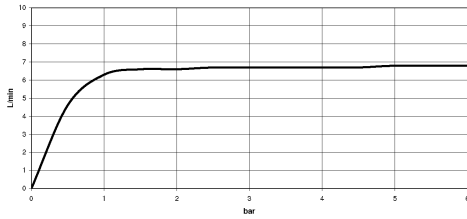

28 528 360

- spray head Ø 55mm
- ball-joint pivotable through 25° (in any direction)
- HORIZONTAL RAIN, max. flow rate 7 l/min (at 3 bar)
- rosette Ø 55 mm
- 1/2" connection

Recommended miscellaneous

**Concealed wall elbow -**

35 085 970 90

- max. recess depth 163 mm
- min. recess depth 90 mm

28 528 360

mm [inches]

**Flow rate chart**

**Codes & Standards**

DIN 4109

ISO 3822

Scottish Water  
Byelaws

UK Water Supply  
Regulations

**Ü-Zeichen**

MADISON Body spray without volume control - Brushed Durabrass (23kt Gold)

MADISON

28 528 360

Certificates

LGA\_38