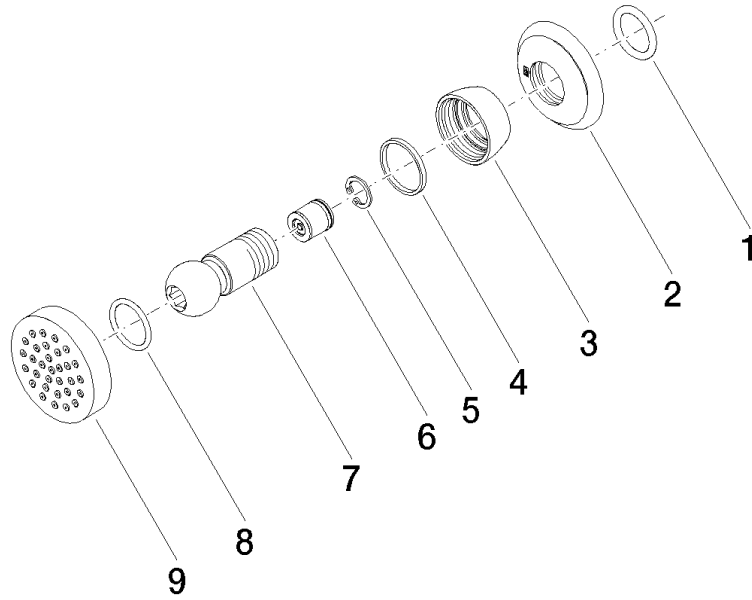

28 528 360

- spray head Ø 55mm
- ball-joint pivotable through 25° (in any direction)
- HORIZONTAL RAIN, max. flow rate 7 l/min (at 3 bar)
- rosette Ø 55 mm
- 1/2" connection

Recommended miscellaneous

**Concealed wall elbow -**

35 085 970 90

- max. recess depth 163 mm
- min. recess depth 90 mm

28 528 360

mm [inches]

**Flow rate chart**

**Codes & Standards**

DIN 4109

ISO 3822

Scottish Water  
Byelaws

UK Water Supply  
Regulations

**Ü-Zeichen**

MADISON Body spray without volume control - Brushed Durabrass (23kt Gold)

MADISON

28 528 360

Certificates

LGA\_38

WRAS\_240602

**MADISON Body spray without volume control - Brushed Durabronz (23kt Gold)**

MADISON

28 528 360

**Spare parts list**

No.	Item Number	Name	Quantity used	Delivery time
	90 14 10 026 00 90	seal	9	2