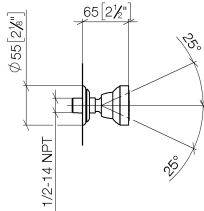

28 528 360

- spray head Ø 55mm
- ball-joint pivotable through 25° (in any direction)
- HORIZONTAL RAIN, max. flow rate 7 l/min (at 3 bar)
- rosette Ø 55 mm
- 1/2" connection

Recommended miscellaneous

**Concealed wall elbow -**

35 085 970 90

- max. recess depth 163 mm
- min. recess depth 90 mm

28 528 360

mm [inches]

**Flow rate chart**

**Codes & Standards**

DIN 4109

ISO 3822

WRAS\_240602

**MADISON Body spray without volume control - Brushed Durabronz (23kt Gold)**

MADISON

28 528 360

**Spare parts list**

No.	Item Number	Name	Quantity used	Delivery time
	90 14 10 026 00 90	seal	9	2