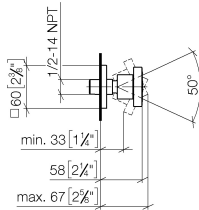

Body spray without volume control - Brushed Light Gold

28 528 782 Product version from 6/1/2024

- spray head Ø 55mm
- ball-joint pivotable through 25° (in any direction)
- HORIZONTAL RAIN, max. flow rate 7 l/min (at 3 bar)
- anti-scale system
- rosette 60 x 60 mm
- 1/2" connection
- WRAS

Recommended miscellaneous

Concealed wall elbow -

- min. recess depth mm
- max. recess depth mm

35 085 970 90

Body spray without volume control - Brushed Light Gold

28 528 782 Product version from 6/1/2024

mm [inches]

Flow rate chart

Codes & Standards

DIN 4109

ISO 3822

Scottish Water
Byelaws

UK Water Supply
Regulations

Ü-Zeichen

Body spray without volume control - Brushed Light Gold

28 528 782 Product version from 6/1/2024

Certificates

LGA_38

WRAS_240602

Body spray without volume control - Brushed Light Gold

28 528 782 Product version from 6/1/2024

Spare parts list

No.	Item Number	Name	Quantity used	Delivery time
1	09 14 10 098 90	seal	1	2
2	09 27 98 003-27	rosette	1	60
3	09 31 11 048 90	pin	1	2
4	09 23 30 026-27	nut	1	60
5	09 14 15 010 90	ring	1	2
6	09 16 01 014 90	ring	1	2
7	90 23 01 147 00 90	back-flow preventer	1	2
8	09 21 40 016-27	connection	1	60
9	09 14 10 015 90	seal	1	2
10	90 12 05 027 00-27	casing (completely)	1	30