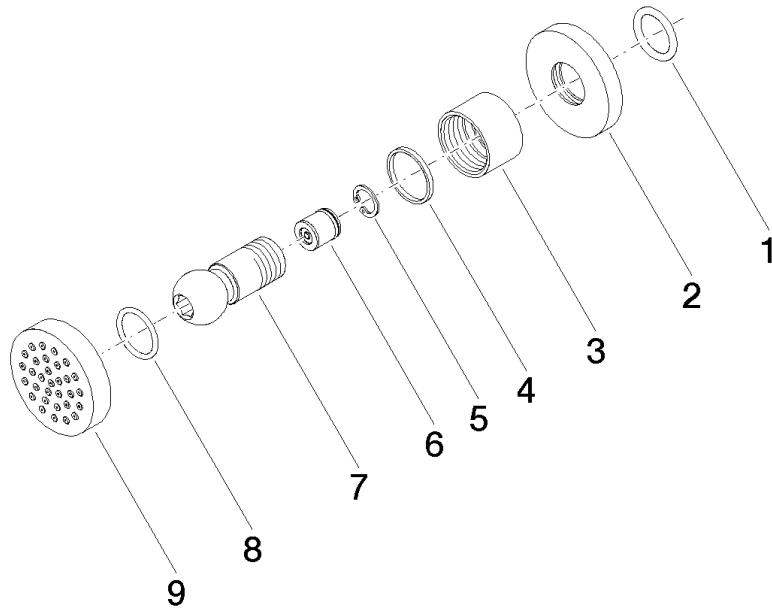

**Body spray without volume control - Chrome**

TARA

28 528 979

- spray head Ø 55mm
- ball-joint pivotable through 25° (in any direction)
- HORIZONTAL RAIN, max. flow rate 7 l/min (at 3 bar)
- with anti-scale system
- rosette Ø 55 mm
- 1/2" connection

**Recommended miscellaneous**

- Concealed wall elbow -** 35 085 970 90
- max. recess depth 163 mm
  - min. recess depth 90 mm

28 528 979

mm [inches]

Flow rate chart

Codes & Standards

DIN 4109

ISO 3822

Scottish Water  
Byelaws

UK Water Supply  
Regulations

Ü-Zeichen

Body spray without volume control - Chrome

TARA

28 528 979

Certificates

LGA\_38

WRAS\_240602

Product version from 10/1/2023

Body spray without volume control - Chrome

TARA

28 528 979

**Spare parts list**

**Product version from 10/1/2023**

No.	Item Number	Name	Quantity used	Delivery time
	90 14 10 026 00 90	seal	9	2