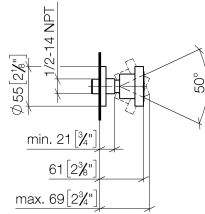

**Body spray without volume control - Chrome**

TARA

28 528 979

- spray head Ø 55mm
- ball-joint pivotable through 25° (in any direction)
- HORIZONTAL RAIN, max. flow rate 7 l/min (at 3 bar)
- with anti-scale system
- rosette Ø 55 mm
- 1/2" connection

Fits: TARA, LISSÉ, VAIA, META

	Chrome	28 528 979-00
	Brushed Platinum	28 528 979-06
	Platinum	28 528 979-08
	Durabross (23kt Gold)	28 528 979-09
	Dark Chrome	28 528 979-19
	Light Gold	28 528 979-26
	Brushed Light Gold	28 528 979-27
	Brushed Durabross (23kt Gold)	28 528 979-28
	Matte Black	28 528 979-33
	Brushed Bronze	28 528 979-42
	Brushed Champagne (22kt Gold)	28 528 979-46
	Champagne (22kt Gold)	28 528 979-47
	Brushed Chrome	28 528 979-93
	Brushed Dark Platinum	28 528 979-99

**Recommended miscellaneous**

- Concealed wall elbow -** 35 085 970 90
- max. recess depth 163 mm
  - min. recess depth 90 mm

28 528 979

mm [inches]

Flow rate chart

Codes & Standards

DIN 4109

ISO 3822

Scottish Water  
Byelaws

UK Water Supply  
Regulations

Ü-Zeichen

Body spray without volume control - Chrome

TARA

28 528 979

Certificates

LGA\_38