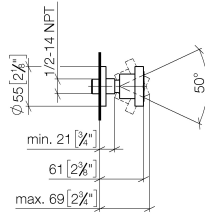

**Body spray without volume control - Brushed Platinum**

TARA

28 528 979

- spray head Ø 55mm
- ball-joint pivotable through 25° (in any direction)
- HORIZONTAL RAIN, max. flow rate 7 l/min (at 3 bar)
- with anti-scale system
- rosette Ø 55 mm
- 1/2" connection

**Recommended miscellaneous**

- Concealed wall elbow -** 35 085 970 90
- max. recess depth 163 mm
  - min. recess depth 90 mm

28 528 979

mm [inches]

Flow rate chart

Codes & Standards

DIN 4109

ISO 3822