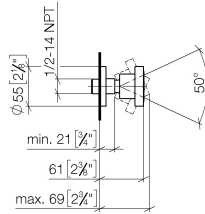

Body spray without volume control - Brushed Chrome

TARA

28 528 979

- spray head Ø 55mm
- ball-joint pivotable through 25° (in any direction)
- HORIZONTAL RAIN, max. flow rate 7 l/min (at 3 bar)
- with anti-scale system
- rosette Ø 55 mm
- 1/2" connection

Recommended miscellaneous

Concealed wall elbow -

35 085 970 90

- max. recess depth 163 mm
- min. recess depth 90 mm

28 528 979

mm [inches]

Flow rate chart

Codes & Standards

DIN 4109

ISO 3822

Scottish Water
Byelaws

UK Water Supply
Regulations

Ü-Zeichen

Body spray without volume control - Brushed Chrome

TARA

28 528 979