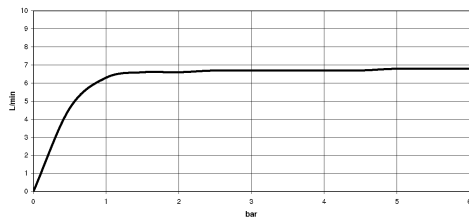

Body spray without volume control - Brushed Chrome

TARA

28 528 979

- spray head Ø 55mm
- ball-joint pivotable through 25° (in any direction)
- HORIZONTAL RAIN, max. flow rate 7 l/min (at 3 bar)
- with anti-scale system
- rosette Ø 55 mm
- 1/2" connection

Recommended miscellaneous

Concealed wall elbow -

35 085 970 90

- max. recess depth 163 mm
- min. recess depth 90 mm

28 528 979

mm [inches]

Flow rate chart

Codes & Standards

DIN 4109

ISO 3822

Scottish Water
Byelaws

UK Water Supply
Regulations

Ü-Zeichen

Body spray without volume control - Brushed Chrome

TARA

28 528 979