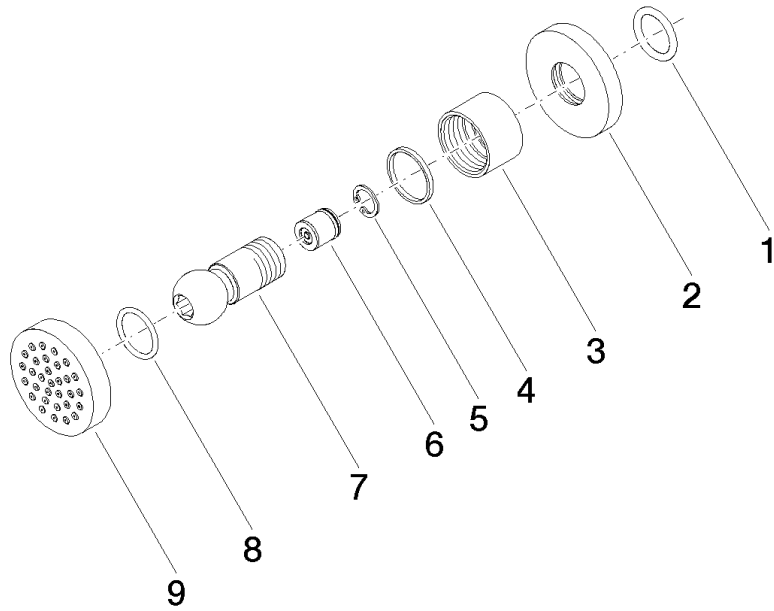

28 528 979

Product version from 10/1/2023