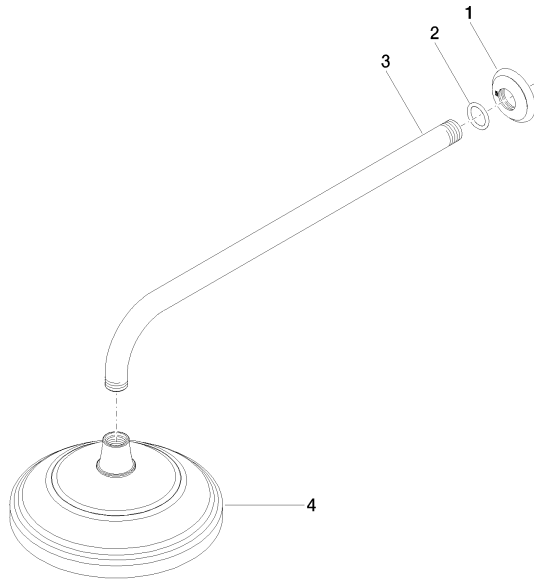

MADISON Rain shower with wall fixing FlowReduce 200 mm - Brushed Durabronss (23kt Gold)

MADISON

28 544 977

- 435mm projection
- rain shower Ø 200 mm
- rain flow
- max. flow 7 l/min
- Function from: 6.5 l/min
- rosette Ø 55 mm
- 1/2" connection
- with anti-scale system
- This product can help a building meet the requirements of Green Building Rating Systems, e.g. LEED®, BREEAM®, DGNB

	Brushed Durabronss (23kt Gold)	28 544 977-28
	Chrome	28 544 977-00
	Brushed Platinum	28 544 977-06
	Platinum	28 544 977-08
	Durabronss (23kt Gold)	28 544 977-09
	Brushed Dark Platinum	28 544 977-99

**MADISON Rain shower with wall fixing FlowReduce 200 mm - Brushed
Durabronz (23kt Gold)**

MADISON

28 544 977

Certificates

LGA_38

MADISON Rain shower with wall fixing FlowReduce 200 mm - Brushed
Durabronz (23kt Gold)

MADISON

28 544 977

Parts for other
finishes can be found
here: [Chrome](#)

MADISON Rain shower with wall fixing FlowReduce 200 mm - Brushed
Durabronze (23kt Gold)

MADISON

28 544 977

Spare parts list

No.	Item Number	Name	Quantity used	Delivery time
	09 27 35 003-28	rosette	4	60