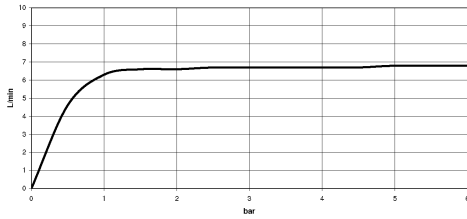

MADISON Rain shower with wall fixing FlowReduce 200 mm - Brushed Durabronss (23kt Gold)

MADISON

28 544 977

- 435mm projection
- rain shower Ø 200 mm
- rain flow
- max. flow 7 l/min
- Function from: 6.5 l/min
- rosette Ø 55 mm
- 1/2" connection
- with anti-scale system
- This product can help a building meet the requirements of Green Building Rating Systems, e.g. LEED®, BREEAM®, DGNB

	Brushed Durabronss (23kt Gold)	28 544 977-28
	Chrome	28 544 977-00
	Brushed Platinum	28 544 977-06
	Platinum	28 544 977-08
	Durabronss (23kt Gold)	28 544 977-09
	Brushed Dark Platinum	28 544 977-99

**MADISON Rain shower with wall fixing FlowReduce 200 mm - Brushed
Durabronz (23kt Gold)**

MADISON

28 544 977
mm [inches]

Flow rate chart

Codes & Standards

DIN 4109

ISO 3822

Ü-Zeichen

MADISON Rain shower with wall fixing FlowReduce 200 mm - Brushed
Durabronz (23kt Gold)