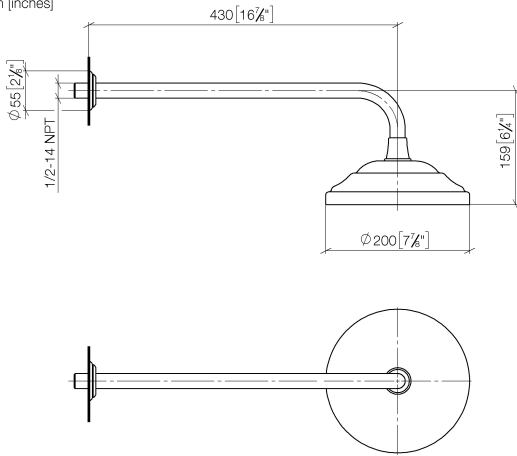

MADISON Rain shower with wall fixing FlowReduce 200 mm - Brushed Durabronss (23kt Gold)

MADISON

28 544 977

- 435mm projection
- rain shower Ø 200 mm
- rain flow
- max. flow 7 l/min
- Function from: 6.5 l/min
- rosette Ø 55 mm
- 1/2" connection
- with anti-scale system
- This product can help a building meet the requirements of Green Building Rating Systems, e.g. LEED®, BREEAM®, DGNB

	Brushed Durabronss (23kt Gold)	28 544 977-28
	Chrome	28 544 977-00
	Brushed Platinum	28 544 977-06
	Platinum	28 544 977-08
	Durabronss (23kt Gold)	28 544 977-09
	Brushed Dark Platinum	28 544 977-99

**MADISON Rain shower with wall fixing FlowReduce 200 mm - Brushed
Durabronz (23kt Gold)**

MADISON

28 544 977
mm [inches]

Flow rate chart

Codes & Standards

DIN 4109

ISO 3822

Ü-Zeichen

MADISON Rain shower with wall fixing FlowReduce 200 mm - Brushed
Durabronz (23kt Gold)

MADISON Rain shower with wall fixing FlowReduce 200 mm - Brushed
Durabronze (23kt Gold)

MADISON

28 544 977

Spare parts list

No.	Item Number	Name	Quantity used	Delivery time
	09 27 35 003-28	rosette	4	60