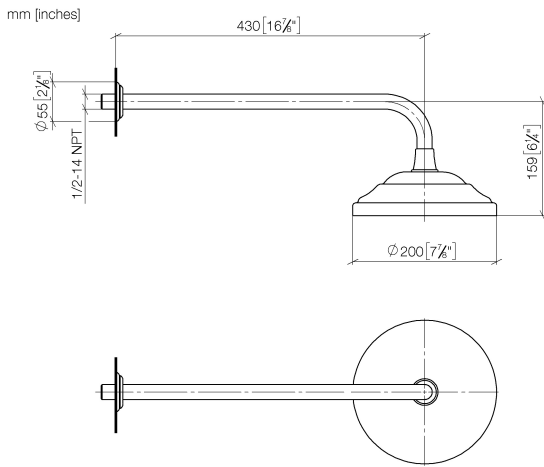

MADISON Rain shower with wall fixing 200 mm - Chrome

MADISON

28 545 977

- 435mm projection
- rain shower Ø 200 mm
- PURE RAIN, max. flow rate 14 l/min (at 3 bar)
- Function from: 8 l/min
- rosette Ø 55 mm
- 1/2" connection
- with anti-scale system

Recommended miscellaneous

- Concealed wall elbow -** 35 085 970 90
- max. recess depth 163 mm
 - min. recess depth 90 mm

28 545 977

Flow rate chart

Codes & Standards

DIN 4109

EN 1112

ISO 3822

Ü-Zeichen

MADISON Rain shower with wall fixing 200 mm - Chrome

MADISON

28 545 977

Certificates

DVGW_DW-
6517DN0

LGA_38

28 545 977

Product version up to 12/5/2019

Product version from 12/5/2019

MADISON Rain shower with wall fixing 200 mm - Chrome

MADISON

28 545 977

Spare parts list

Product version up to 12/5/2019

Product version from 12/5/2019