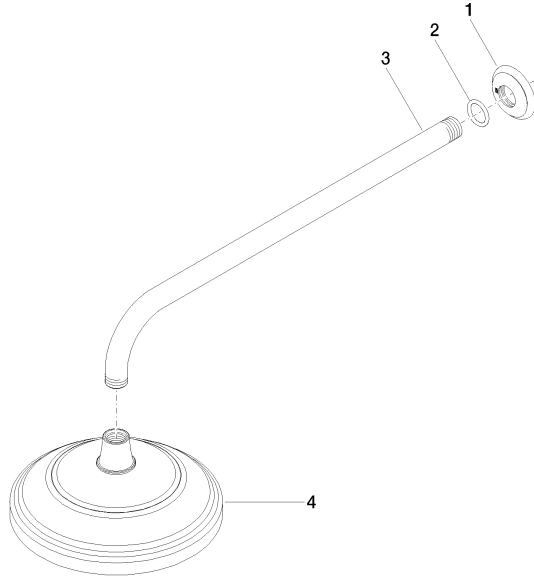

MADISON Rain shower with wall fixing 200 mm - Chrome

MADISON

28 545 977

- 435mm projection
- rain shower Ø 200 mm
- PURE RAIN, max. flow rate 14 l/min (at 3 bar)
- Function from: 8 l/min
- rosette Ø 55 mm
- 1/2" connection
- with anti-scale system

Recommended miscellaneous

- Concealed wall elbow -** 35 085 970 90
- max. recess depth 163 mm
 - min. recess depth 90 mm

28 545 977

Flow rate chart

Codes & Standards

DIN 4109

EN 1112

ISO 3822

Ü-Zeichen

MADISON Rain shower with wall fixing 200 mm - Chrome

MADISON

28 545 977

Certificates

DVGW_DW-
6517DN0

LGA_38

28 545 977

Product version up to 12/5/2019

Product version from 12/5/2019

MADISON Rain shower with wall fixing 200 mm - Chrome

MADISON

28 545 977

Spare parts list

Product version up to 12/5/2019

Product version from 12/5/2019