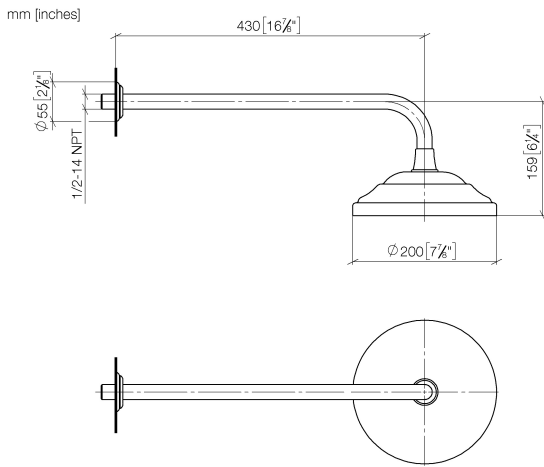

MADISON Rain shower with wall fixing 200 mm - Platinum

MADISON

28 545 977

- 435mm projection
- rain shower Ø 200 mm
- PURE RAIN, max. flow rate 14 l/min (at 3 bar)
- Function from: 8 l/min
- rosette Ø 55 mm
- 1/2" connection
- with anti-scale system

Recommended miscellaneous

- Concealed wall elbow -** 35 085 970 90
- max. recess depth 163 mm
 - min. recess depth 90 mm

28 545 977

Flow rate chart

Codes & Standards

DIN 4109

EN 1112

ISO 3822

Product version up to 12/5/2019

Product version from 12/5/2019

MADISON Rain shower with wall fixing 200 mm - Platinum

MADISON

28 545 977

Spare parts list

Product version up to 12/5/2019

Product version from 12/5/2019

No.	Item Number	Name	Quantity used	Delivery time
	09 27 35 003-08	rosette	4	40