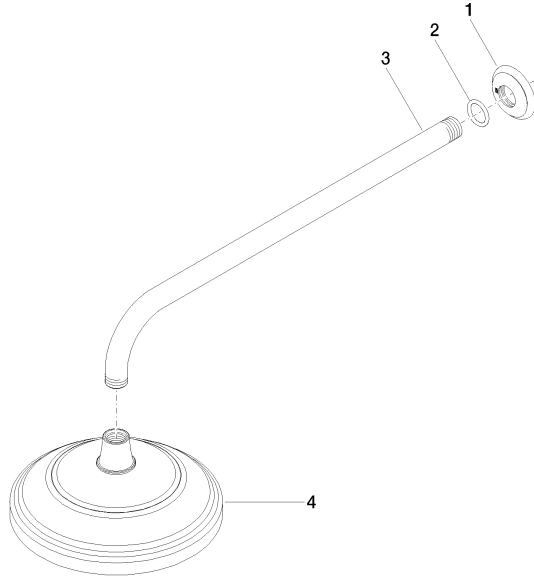

MADISON Rain shower with wall fixing 200 mm - Platinum

MADISON

28 545 977

- 435mm projection
- rain shower Ø 200 mm
- PURE RAIN, max. flow rate 14 l/min (at 3 bar)
- Function from: 8 l/min
- rosette Ø 55 mm
- 1/2" connection
- with anti-scale system

Recommended miscellaneous

- Concealed wall elbow -** 35 085 970 90
- max. recess depth 163 mm
 - min. recess depth 90 mm

28 545 977

Flow rate chart

Codes & Standards

DIN 4109

EN 1112

ISO 3822

Ü-Zeichen

MADISON Rain shower with wall fixing 200 mm - Platinum

MADISON

28 545 977

Certificates

DVGW_DW-
6517DN0

LGA_38

28 545 977

Product version up to 12/5/2019

Product version from 12/5/2019

MADISON Rain shower with wall fixing 200 mm - Platinum

MADISON

28 545 977

Spare parts list

Product version up to 12/5/2019

Product version from 12/5/2019