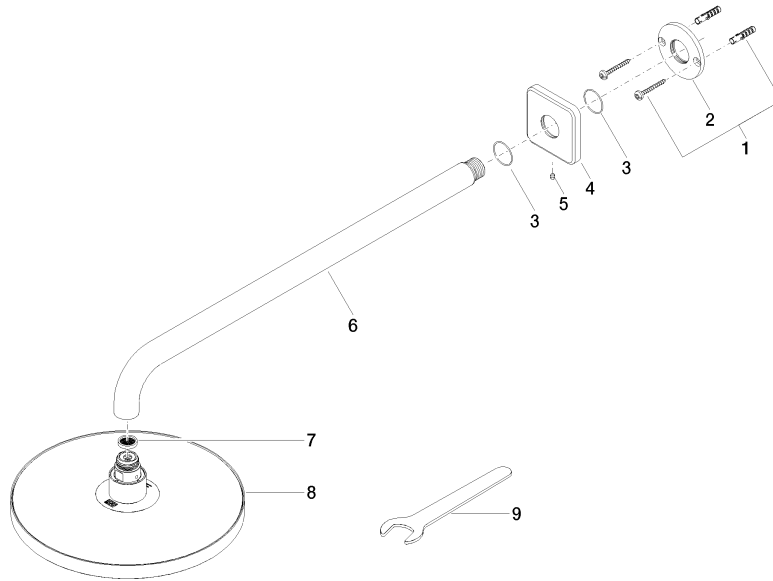

## Rain shower with wall fixing FlowReduce 220 mm - Platinum

28 648 670 Product version from 4/1/2024

- 450mm projection
- rain shower Ø 220 mm
- rain flow
- max. flow 7 l/min
- Function from: 6 l/min
- rosette 65 x 65 mm
- 1/2" connection
- with anti-scale system
- quick clearing
- This product can help a building meet the requirements of Green Building Rating Systems, e.g. LEED®, BREEAM®, DGNB

## Rain shower with wall fixing FlowReduce 220 mm - Platinum

---

28 648 670 Product version from 4/1/2024

## Rain shower with wall fixing FlowReduce 220 mm - Platinum

28 648 670 Product version from 4/1/2024

Parts for other finishes can be found here: [Chrome](#)

### Spare parts list

No.	Item Number	Name	Quantity used	Delivery time
1	04 30 31 032 00 90	fixing set	1	2
2	09 17 20 120 90	holder	1	2
3	09 14 10 150 90	seal	1	2
4	09 27 67 015-08	rosette	1	40
5	90 31 11 038 00 90	pin	1	2
6	90 11 03 070 00-08	pipe	1	40
7	09 23 01 075 90	insert	1	2
8	90 12 05 092 20-08	shower	1	40
9	90 30 09 069 00 90	key	1	2