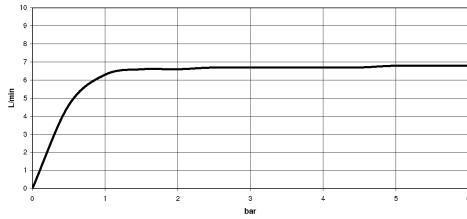

## Rain shower with wall fixing FlowReduce 220 mm - Platinum

28 648 670 Product version from 4/1/2024

- 450mm projection
- rain shower Ø 220 mm
- rain flow
- max. flow 7 l/min
- Function from: 6 l/min
- rosette 65 x 65 mm
- 1/2" connection
- with anti-scale system
- quick clearing
- This product can help a building meet the requirements of Green Building Rating Systems, e.g. LEED®, BREEAM®, DGNB

	Platinum	28 648 670-08
	Chrome	28 648 670-00
	Brushed Platinum	28 648 670-06
	Dark Chrome	28 648 670-19
	Brushed Light Gold	28 648 670-27
	Brushed Durabronze (23kt Gold)	28 648 670-28
	Matte Black	28 648 670-33
	Brushed Champagne (22kt Gold)	28 648 670-46
	Champagne (22kt Gold)	28 648 670-47
	Brushed Chrome	28 648 670-93
	Brushed Dark Platinum	28 648 670-99

**Rain shower with wall fixing FlowReduce 220 mm - Platinum**

28 648 670 Product version from 4/1/2024

mm [inches]

**Flow rate chart**

**Codes & Standards**

DIN 4109

ISO 3822

Ü-Zeichen