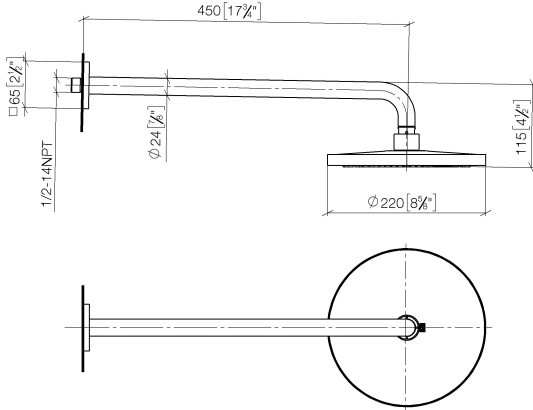

## Rain shower with wall fixing FlowReduce 220 mm - Platinum

28 648 670 Product version from 4/1/2024

- 450mm projection
- rain shower Ø 220 mm
- rain flow
- max. flow 7 l/min
- Function from: 6 l/min
- rosette 65 x 65 mm
- 1/2" connection
- with anti-scale system
- quick clearing
- This product can help a building meet the requirements of Green Building Rating Systems, e.g. LEED®, BREEAM®, DGNB

**Rain shower with wall fixing FlowReduce 220 mm - Platinum**

28 648 670 Product version from 4/1/2024

mm [inches]

**Flow rate chart**

**Codes & Standards**

DIN 4109

ISO 3822

Ü-Zeichen

## Rain shower with wall fixing FlowReduce 220 mm - Platinum

---

28 648 670 Product version from 4/1/2024

### Spare parts list

No.	Item Number	Name	Quantity used	Delivery time
1	04 30 31 032 00 90	fixing set	1	2
2	09 17 20 120 90	holder	1	2
3	09 14 10 150 90	seal	1	2
4	09 27 67 015-08	rosette	1	40
5	90 31 11 038 00 90	pin	1	2
6	90 11 03 070 00-08	pipe	1	40
7	09 23 01 075 90	insert	1	2
8	90 12 05 092 20-08	shower	1	40
9	90 30 09 069 00 90	key	1	2