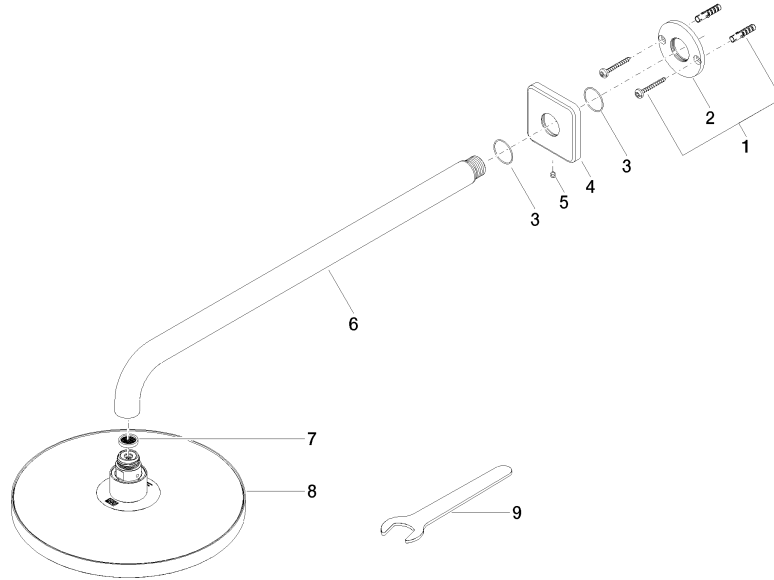

Rain shower with wall fixing FlowReduce 220 mm - Brushed Champagne (22kt Gold)

IMO

28 648 670

Fits: IMO, CYO

- 450mm projection
- rain shower Ø 220 mm
- rain flow
- max. flow 7 l/min
- Function from: 6 l/min
- rosette 65 x 65 mm
- 1/2" connection
- with anti-scale system
- quick clearing
- This product can help a building meet the requirements of Green Building Rating Systems, e.g. LEED®, BREEAM®, DGNB

Rain shower with wall fixing FlowReduce 220 mm - Brushed Champagne (22kt Gold)

IMO

28 648 670

Certificates

LGA_38

Rain shower with wall fixing FlowReduce 220 mm - Brushed Champagne (22kt Gold)

IMO

28 648 670

Product version from 4/1/2024

Parts for other finishes can be found here: [Chrome](#)

Rain shower with wall fixing FlowReduce 220 mm - Brushed Champagne (22kt Gold)

IMO

28 648 670

Spare parts list

Product version from 4/1/2024

No.	Item Number	Name	Quantity used	Delivery time
	04 30 31 032 00 90	fixing set	9	2