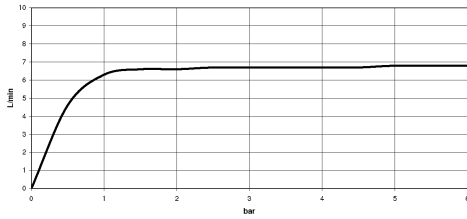

Rain shower with wall fixing FlowReduce 220 mm - Brushed Champagne (22kt Gold)

IMO

28 648 670

Fits: IMO, CYO

- 450mm projection
- rain shower Ø 220 mm
- rain flow
- max. flow 7 l/min
- Function from: 6 l/min
- rosette 65 x 65 mm
- 1/2" connection
- with anti-scale system
- quick clearing
- This product can help a building meet the requirements of Green Building Rating Systems, e.g. LEED®, BREEAM®, DGNB

Rain shower with wall fixing FlowReduce 220 mm - Brushed Champagne (22kt Gold)

IMO

28 648 670
mm [inches]

Flow rate chart

Codes & Standards

DIN 4109

ISO 3822

Ü-Zeichen