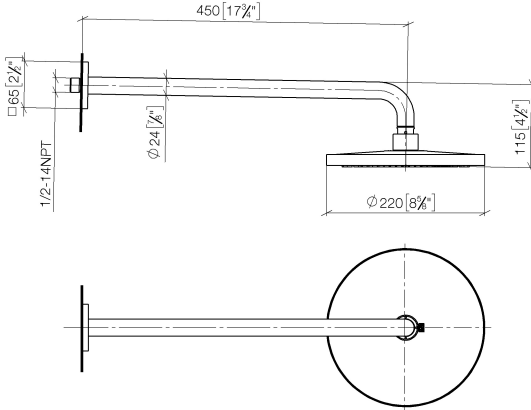

Rain shower with wall fixing FlowReduce 220 mm - Brushed Champagne (22kt Gold)

IMO

28 648 670

Fits: IMO, CYO

- 450mm projection
- rain shower Ø 220 mm
- rain flow
- max. flow 7 l/min
- Function from: 6 l/min
- rosette 65 x 65 mm
- 1/2" connection
- with anti-scale system
- quick clearing
- This product can help a building meet the requirements of Green Building Rating Systems, e.g. LEED®, BREEAM®, DGNB

Rain shower with wall fixing FlowReduce 220 mm - Brushed Champagne (22kt Gold)

IMO

28 648 670
mm [inches]

Flow rate chart

Codes & Standards

DIN 4109

ISO 3822

Ü-Zeichen

Rain shower with wall fixing FlowReduce 220 mm - Brushed Champagne (22kt Gold)

IMO

28 648 670

Certificates

LGA_38

Rain shower with wall fixing FlowReduce 220 mm - Brushed Champagne (22kt Gold)

IMO

28 648 670

No.	Item Number	Name	Quantity used	Delivery time
	04 30 31 032 00 90	fixing set	9	2