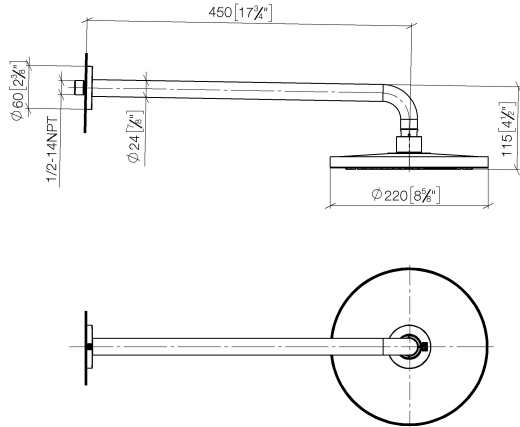

Rain shower with wall fixing FlowReduce 220 mm - Light Gold

28 648 970

- 450mm projection
- rain shower Ø 220 mm
- PURE RAIN, max. flow rate 7 l/min (at 3 bar)
- Function from: 6 l/min
- rosette Ø 60 mm
- 1/2" connection
- with anti-scale system
- quick clearing
- This product can help a building meet the requirements of Green Building Rating Systems, e.g. LEED®, BREEAM®, DGNB

	Light Gold	28 648 970-26
	Chrome	28 648 970-00
	Brushed Platinum	28 648 970-06
	Platinum	28 648 970-08
	Dark Chrome	28 648 970-19
	Brushed Light Gold	28 648 970-27
	Brushed Durabrass (23kt Gold)	28 648 970-28
	Matte Black	28 648 970-33
	Brushed Bronze	28 648 970-42
	Brushed Champagne (22kt Gold)	28 648 970-46
	Champagne (22kt Gold)	28 648 970-47
	Brushed Chrome	28 648 970-93
	Brushed Dark Platinum	28 648 970-99

Rain shower with wall fixing FlowReduce 220 mm - Light Gold

28 648 970

mm [inches]

Codes & Standards

DIN 4109

ISO 3822

Ü-Zeichen

Certificates

LGA_38

Rain shower with wall fixing FlowReduce 220 mm - Light Gold

28 648 970

Parts for other
finishes can be found
here: [Chrome](#)