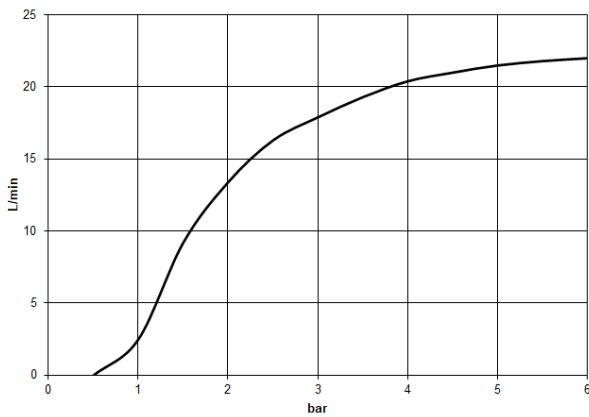

## Rain shower with wall fixing 400 mm - Chrome

TARA

28 659 970

- 450mm projection
- rain shower Ø 400 mm
- PURE RAIN, max. flow rate 20 l/min (at 3 bar)
- Function from: 12 l/min
- rosette Ø 60 mm
- 1/2" connection
- with anti-scale system
- WRAS 2212012

### Recommended miscellaneous

- Concealed wall elbow -** 35 085 970 90
- max. recess depth 163 mm
  - min. recess depth 90 mm

28 659 970

**Flow rate chart**

**Codes & Standards**

DIN 4109

EN 1112

ISO 3822