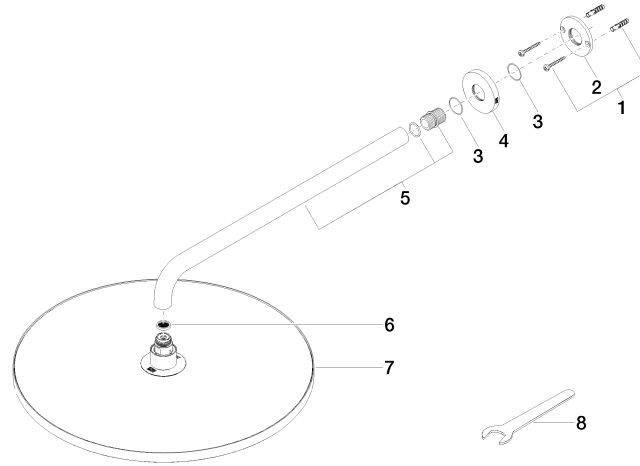

28 659 970

Product version from 3/13/2017