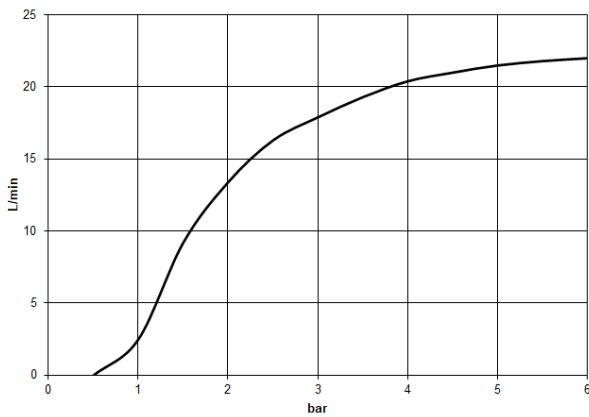

**Rain shower with wall fixing 400 mm - Brushed Platinum**

TARA

28 659 970

- 450mm projection
- rain shower Ø 400 mm
- PURE RAIN, max. flow rate 20 l/min (at 3 bar)
- Function from: 12 l/min
- rosette Ø 60 mm
- 1/2" connection
- with anti-scale system
- WRAS 2212012

**Recommended miscellaneous**

- Concealed wall elbow -** 35 085 970 90
- max. recess depth 163 mm
  - min. recess depth 90 mm

28 659 970

Flow rate chart

Codes & Standards

DIN 4109

EN 1112

ISO 3822