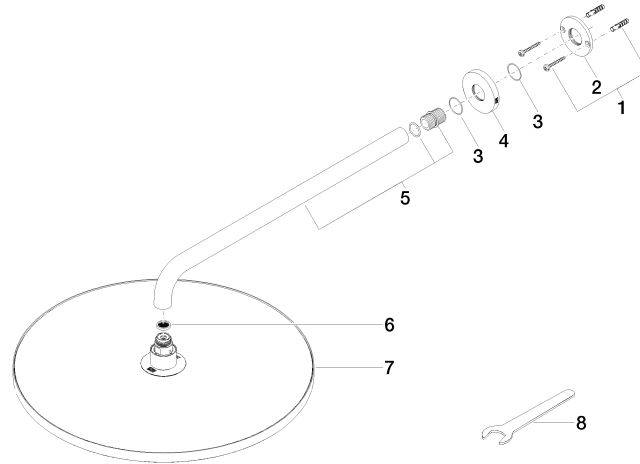

**Rain shower with wall fixing 400 mm - Brushed Platinum**

TARA

28 659 970

- 450mm projection
- rain shower Ø 400 mm
- PURE RAIN, max. flow rate 20 l/min (at 3 bar)
- Function from: 12 l/min
- rosette Ø 60 mm
- 1/2" connection
- with anti-scale system
- WRAS 2212012

**Recommended miscellaneous**

- Concealed wall elbow -** 35 085 970 90
- max. recess depth 163 mm
  - min. recess depth 90 mm

28 659 970

Flow rate chart

Codes & Standards

DIN 4109

EN 1112

ISO 3822

Scottish Water  
Byelaws

UK Water Supply  
Regulations

Ü-Zeichen

Rain shower with wall fixing 400 mm - Brushed Platinum

TARA

28 659 970

Certificates

LGA\_29

DVGW\_DW-  
6517DN0

LGA\_29

WRAS\_2212

28 659 970

Product version from 3/13/2017

Rain shower with wall fixing 400 mm - Brushed Platinum

TARA

28 659 970