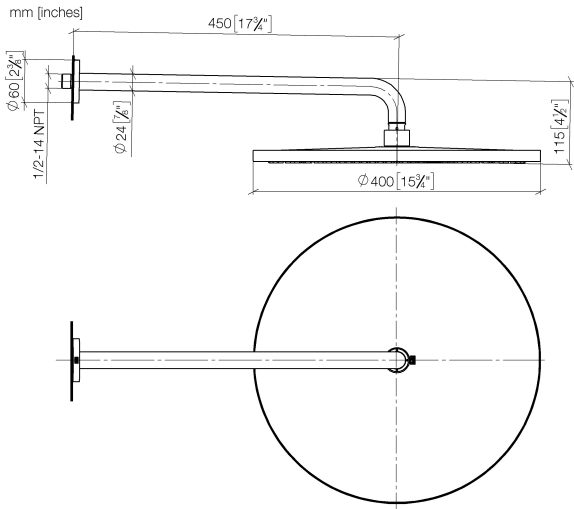

Rain shower with wall fixing 400 mm - Platinum

TARA

28 659 970

- 450mm projection
- rain shower Ø 400 mm
- PURE RAIN, max. flow rate 20 l/min (at 3 bar)
- Function from: 12 l/min
- rosette Ø 60 mm
- 1/2" connection
- with anti-scale system
- WRAS 2212012

Product change as of 1st April 2024: max. flow 20l/min

Fits: TARA, LISSÉ, VAIA, META

	Platinum	28 659 970-08
	Chrome	28 659 970-00
	Brushed Platinum	28 659 970-06
	Dark Chrome	28 659 970-19
	Light Gold	28 659 970-26
	Brushed Light Gold	28 659 970-27
	Brushed Durabronze (23kt Gold)	28 659 970-28
	Matte Black	28 659 970-33
	Brushed Bronze	28 659 970-42
	Brushed Champagne (22kt Gold)	28 659 970-46
	Champagne (22kt Gold)	28 659 970-47
	Brushed Chrome	28 659 970-93
	Brushed Dark Platinum	28 659 970-99

Recommended miscellaneous

- Concealed wall elbow -** 35 085 970 90
- max. recess depth 163 mm
 - min. recess depth 90 mm

28 659 970

Flow rate chart

Codes & Standards

DIN 4109

EN 1112

ISO 3822

Scottish Water
Byelaws

UK Water Supply
Regulations

Ü-Zeichen

Rain shower with wall fixing 400 mm - Platinum

TARA

28 659 970

Certificates

LGA_29