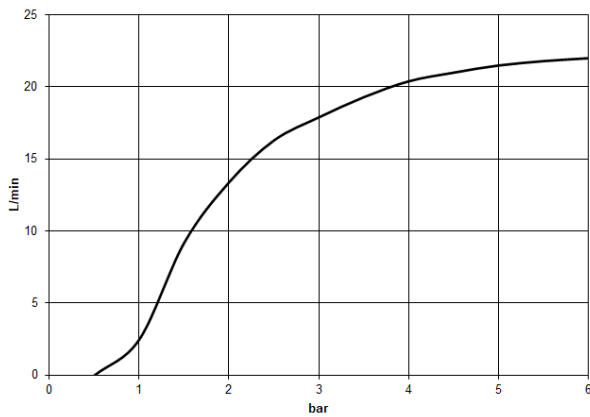

Rain shower with wall fixing 400 mm - Platinum

TARA

28 659 970

- 450mm projection
- rain shower Ø 400 mm
- PURE RAIN, max. flow rate 20 l/min (at 3 bar)
- Function from: 12 l/min
- rosette Ø 60 mm
- 1/2" connection
- with anti-scale system
- WRAS 2212012

Recommended miscellaneous

- Concealed wall elbow -** 35 085 970 90
- max. recess depth 163 mm
 - min. recess depth 90 mm

28 659 970

Flow rate chart

Codes & Standards

DIN 4109

EN 1112

ISO 3822