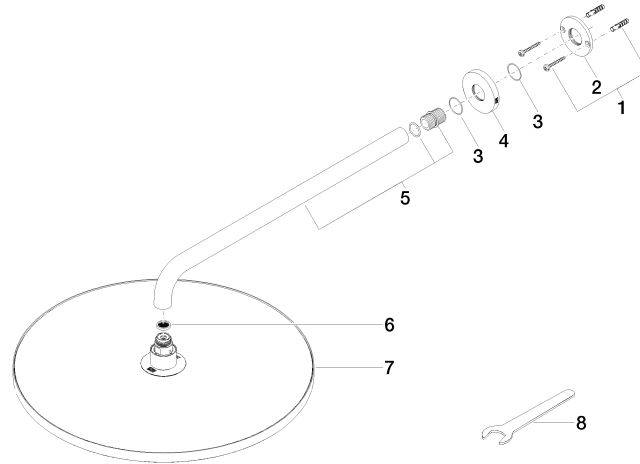

Rain shower with wall fixing 400 mm - Matte Black

TARA

28 659 970

- 450mm projection
- rain shower Ø 400 mm
- PURE RAIN, max. flow rate 20 l/min (at 3 bar)
- Function from: 12 l/min
- rosette Ø 60 mm
- 1/2" connection
- with anti-scale system
- WRAS 2212012

Recommended miscellaneous

- Concealed wall elbow -** 35 085 970 90
- max. recess depth 163 mm
 - min. recess depth 90 mm

28 659 970

Flow rate chart

Codes & Standards

DIN 4109

EN 1112

ISO 3822

Scottish Water
Byelaws

UK Water Supply
Regulations

Ü-Zeichen

Rain shower with wall fixing 400 mm - Matte Black

TARA

28 659 970

Certificates

LGA_29

DVGW_DW-
6517DN0

LGA_29

WRAS_2212

28 659 970

Product version from 3/13/2017

Rain shower with wall fixing 400 mm - Matte Black

TARA

28 659 970