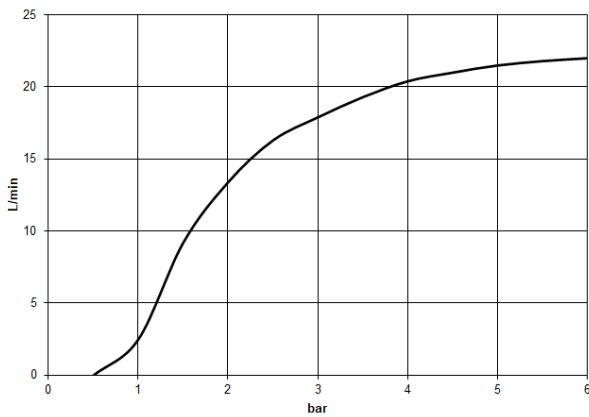

Rain shower with wall fixing 400 mm - Matte Black

TARA

28 659 970

- 450mm projection
- rain shower Ø 400 mm
- PURE RAIN, max. flow rate 20 l/min (at 3 bar)
- Function from: 12 l/min
- rosette Ø 60 mm
- 1/2" connection
- with anti-scale system
- WRAS 2212012

Recommended miscellaneous

- Concealed wall elbow -** 35 085 970 90
- max. recess depth 163 mm
 - min. recess depth 90 mm

28 659 970

Flow rate chart

Codes & Standards

DIN 4109

EN 1112

ISO 3822