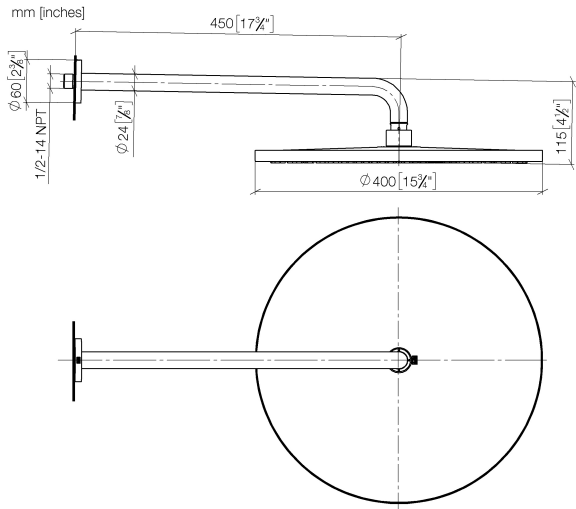

Rain shower with wall fixing 400 mm - Matte Black

TARA

28 659 970

- 450mm projection
- rain shower Ø 400 mm
- PURE RAIN, max. flow rate 20 l/min (at 3 bar)
- Function from: 12 l/min
- rosette Ø 60 mm
- 1/2" connection
- with anti-scale system
- WRAS 2212012

Product change as of 1st April 2024: max. flow 20l/min

Fits: TARA, LISSÉ, VAIA, META

	Matte Black	28 659 970-33
	Chrome	28 659 970-00
	Brushed Platinum	28 659 970-06
	Platinum	28 659 970-08
	Dark Chrome	28 659 970-19
	Light Gold	28 659 970-26
	Brushed Light Gold	28 659 970-27
	Brushed Durabronze (23kt Gold)	28 659 970-28
	Brushed Bronze	28 659 970-42
	Brushed Champagne (22kt Gold)	28 659 970-46
	Champagne (22kt Gold)	28 659 970-47
	Brushed Chrome	28 659 970-93
	Brushed Dark Platinum	28 659 970-99

Recommended miscellaneous

- Concealed wall elbow -** 35 085 970 90
- max. recess depth 163 mm
 - min. recess depth 90 mm

28 659 970

Flow rate chart

Codes & Standards

DIN 4109

EN 1112

ISO 3822

Scottish Water
Byelaws

UK Water Supply
Regulations

Ü-Zeichen

Rain shower with wall fixing 400 mm - Matte Black

TARA

28 659 970

Certificates

LGA_29