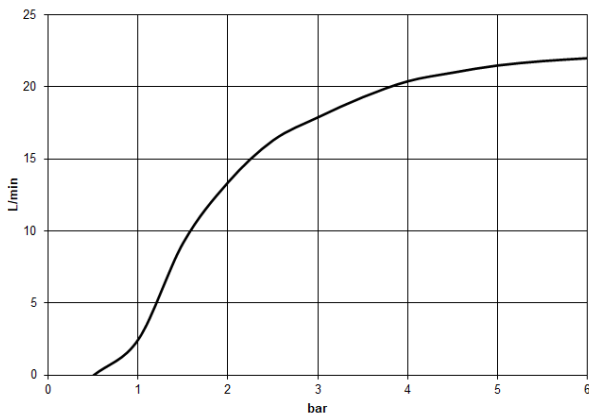

Rain shower with wall fixing 400 mm - Brushed Bronze

TARA

28 659 970

- 450mm projection
- rain shower Ø 400 mm
- PURE RAIN, max. flow rate 20 l/min (at 3 bar)
- Function from: 12 l/min
- rosette Ø 60 mm
- 1/2" connection
- with anti-scale system
- WRAS 2212012

Recommended miscellaneous

Concealed wall elbow -

35 085 970 90

- min. recess depth 90 mm
- max. recess depth 163 mm

28 659 970

Flow rate chart

Codes & Standards

DIN 4109