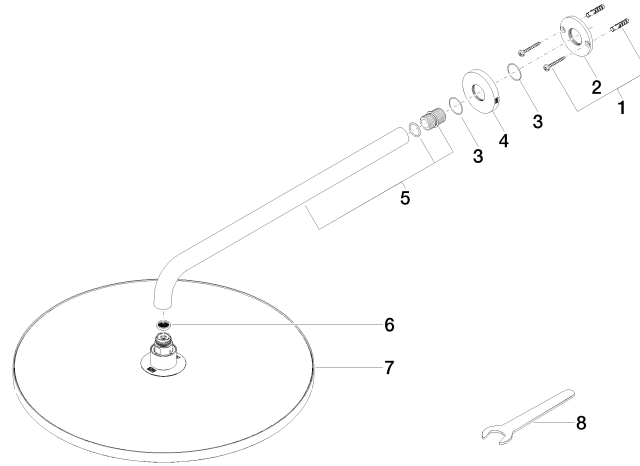

Rain shower with wall fixing 400 mm - Brushed Bronze

TARA

28 659 970

- 450mm projection
- rain shower Ø 400 mm
- PURE RAIN, max. flow rate 20 l/min (at 3 bar)
- Function from: 12 l/min
- rosette Ø 60 mm
- 1/2" connection
- with anti-scale system
- WRAS 2212012

EN 1112

ISO 3822

Scottish Water
Byelaws

UK Water Supply
Regulations

Ü-Zeichen

Rain shower with wall fixing 400 mm - Brushed Bronze

TARA

28 659 970

Certificates

LGA_29

DVGW_DW-
6517DN0

LGA_29

WRAS_2212

28 659 970

Product version from 3/13/2017

Rain shower with wall fixing 400 mm - Brushed Bronze

TARA

28 659 970

Spare parts list

Product version from 3/13/2017

No.	Item Number	Name	Quantity used	Delivery time
	04 30 31 032 00 90	fixing set	9	2