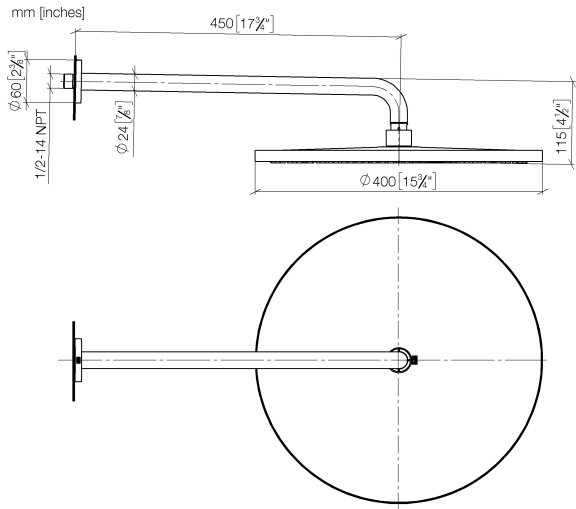

Rain shower with wall fixing 400 mm - Brushed Bronze

TARA

28 659 970

- 450mm projection
- rain shower Ø 400 mm
- PURE RAIN, max. flow rate 20 l/min (at 3 bar)
- Function from: 12 l/min
- rosette Ø 60 mm
- 1/2" connection
- with anti-scale system
- WRAS 2212012

Recommended miscellaneous

Concealed wall elbow -

35 085 970 90

- min. recess depth 90 mm
- max. recess depth 163 mm

28 659 970

Flow rate chart

Codes & Standards

DIN 4109

EN 1112

ISO 3822

Scottish Water
Byelaws

UK Water Supply
Regulations

Ü-Zeichen

Rain shower with wall fixing 400 mm - Brushed Bronze

TARA

28 659 970

TARA

28 659 970

Spare parts list

Product version from 3/13/2017

No.	Item Number	Name	Quantity used	Delivery time
	04 30 31 032 00 90	fixing set	9	2