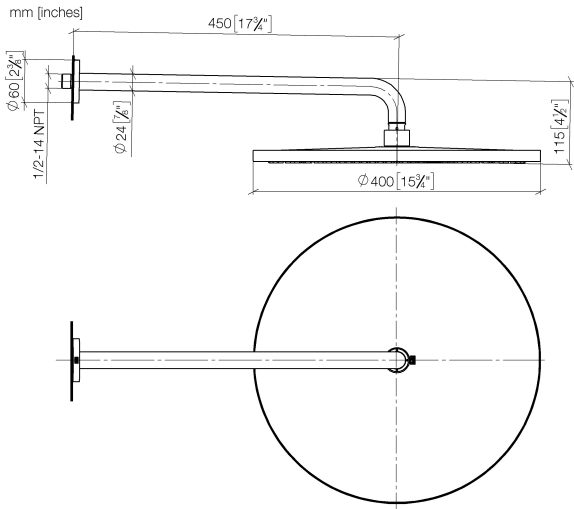

Rain shower with wall fixing 400 mm - Champagne (22kt Gold)

TARA

28 659 970

- 450mm projection
- rain shower Ø 400 mm
- PURE RAIN, max. flow rate 20 l/min (at 3 bar)
- Function from: 12 l/min
- rosette Ø 60 mm
- 1/2" connection
- with anti-scale system
- WRAS 2212012

Recommended miscellaneous

Concealed wall elbow -

35 085 970 90

- max. recess depth 163 mm
- min. recess depth 90 mm

28 659 970

Flow rate chart

Codes & Standards

DIN 4109

EN 1112

ISO 3822

Scottish Water
Byelaws

UK Water Supply
Regulations

Ü-Zeichen

Rain shower with wall fixing 400 mm - Champagne (22kt Gold)

TARA

28 659 970

TARA

28 659 970

Spare parts list

Product version from 3/13/2017

No.	Item Number	Name	Quantity used	Delivery time
	04 30 31 032 00 90	fixing set	9	2