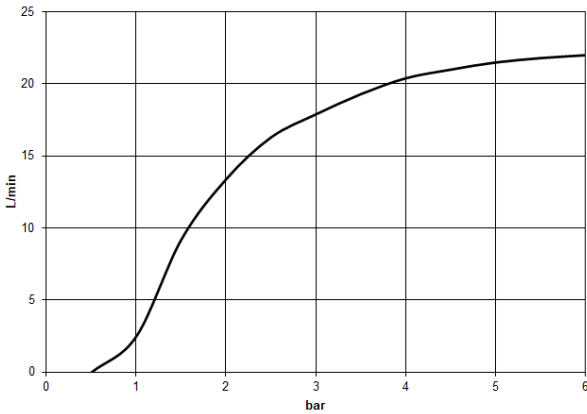

Rain shower with wall fixing 400 mm - Champagne (22kt Gold)

TARA

28 659 970

- 450mm projection
- rain shower Ø 400 mm
- PURE RAIN, max. flow rate 20 l/min (at 3 bar)
- Function from: 12 l/min
- rosette Ø 60 mm
- 1/2" connection
- with anti-scale system
- WRAS 2212012

Recommended miscellaneous

Concealed wall elbow -

35 085 970 90

- max. recess depth 163 mm
- min. recess depth 90 mm

28 659 970

Flow rate chart

Codes & Standards

DIN 4109