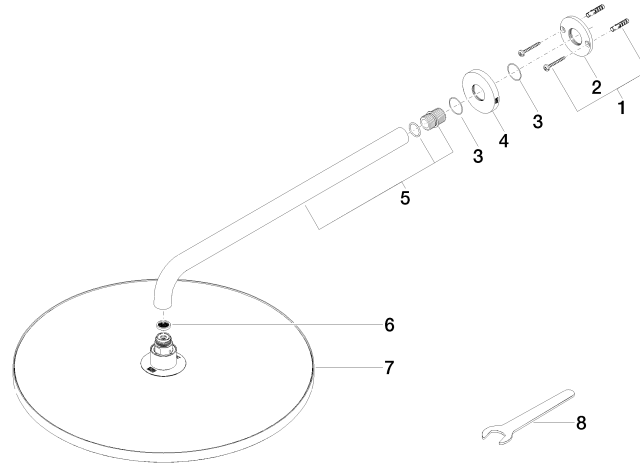

Rain shower with wall fixing 400 mm - Champagne (22kt Gold)

TARA

28 659 970

- 450mm projection
- rain shower Ø 400 mm
- PURE RAIN, max. flow rate 20 l/min (at 3 bar)
- Function from: 12 l/min
- rosette Ø 60 mm
- 1/2" connection
- with anti-scale system
- WRAS 2212012

EN 1112

ISO 3822

Scottish Water
Byelaws

UK Water Supply
Regulations

Ü-Zeichen

Rain shower with wall fixing 400 mm - Champagne (22kt Gold)

TARA

28 659 970

Certificates

LGA_29

DVGW_DW-
6517DN0

LGA_29

WRAS_2212

28 659 970

Product version from 3/13/2017

Rain shower with wall fixing 400 mm - Champagne (22kt Gold)

TARA

28 659 970

Spare parts list

Product version from 3/13/2017

No.	Item Number	Name	Quantity used	Delivery time
	04 30 31 032 00 90	fixing set	9	2