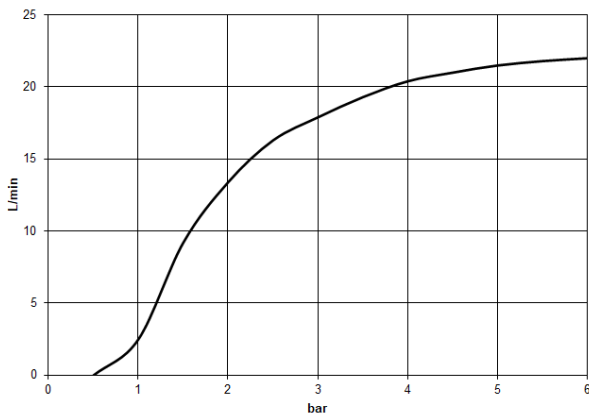

**Rain shower with wall fixing 400 mm - Brushed Dark Platinum**

TARA

28 659 970

- 450mm projection
- rain shower Ø 400 mm
- PURE RAIN, max. flow rate 20 l/min (at 3 bar)
- Function from: 12 l/min
- rosette Ø 60 mm
- 1/2" connection
- with anti-scale system
- WRAS 2212012

**Recommended miscellaneous**

**Concealed wall elbow -**

35 085 970 90

- max. recess depth 163 mm
- min. recess depth 90 mm

28 659 970

Flow rate chart

Codes & Standards

DIN 4109