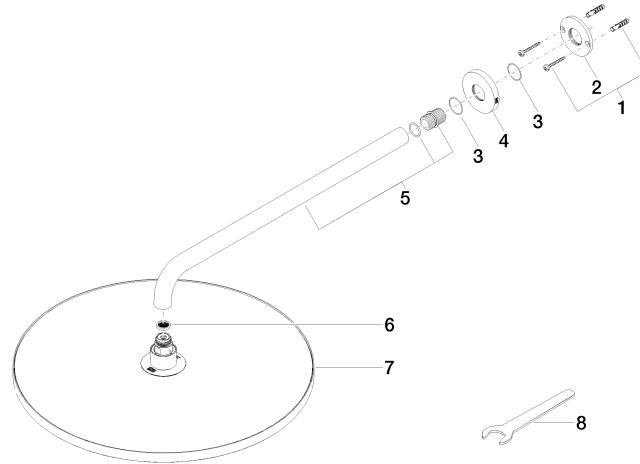

**Rain shower with wall fixing 400 mm - Brushed Dark Platinum**

TARA

28 659 970

- 450mm projection
- rain shower Ø 400 mm
- PURE RAIN, max. flow rate 20 l/min (at 3 bar)
- Function from: 12 l/min
- rosette Ø 60 mm
- 1/2" connection
- with anti-scale system
- WRAS 2212012

EN 1112

ISO 3822

Scottish Water  
Byelaws

UK Water Supply  
Regulations

Ü-Zeichen

Rain shower with wall fixing 400 mm - Brushed Dark Platinum

TARA

28 659 970

Certificates

LGA\_29

DVGW\_DW-  
6517DN0

LGA\_29

WRAS\_2212

28 659 970

Product version from 3/13/2017

Rain shower with wall fixing 400 mm - Brushed Dark Platinum

TARA

28 659 970

**Spare parts list**

**Product version from 3/13/2017**

No.	Item Number	Name	Quantity used	Delivery time
	04 30 31 032 00 90	fixing set	9	2