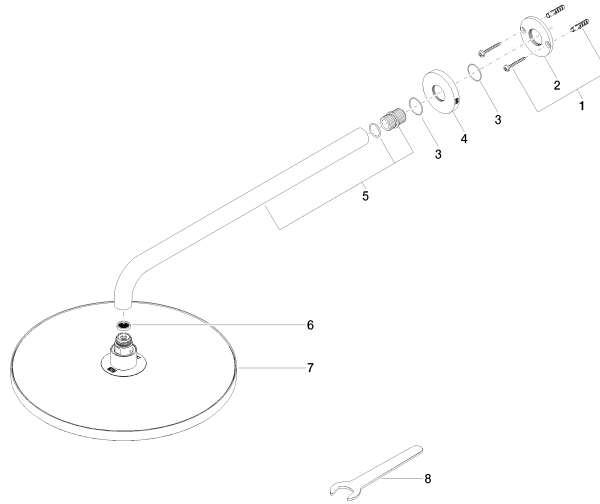

Rain shower with wall fixing FlowReduce 300 mm - Chrome

TARA

28 678 970

Fits: TARA, LISSÉ, VAIA, META

- 450mm projection
- rain shower Ø 300 mm
- PURE RAIN, max. flow rate 9 l/min (at 3 bar)
- Function from: 7 l/min
- rosette Ø 60 mm
- 1/2" connection
- with anti-scale system
- quick clearing
- This product can help a building meet the requirements of Green Building Rating Systems, e.g. LEED®, BREEAM®, DGNB

28 678 970

mm [inches]

Flow rate chart

Codes & Standards

DIN 4109

ISO 3822

Ü-Zeichen

Rain shower with wall fixing FlowReduce 300 mm - Chrome

TARA

28 678 970

Certificates

LGA_29

28 678 970

Product version from 4/1/2024

Parts for other
finishes can be found
here: Brushed
Platinum

Rain shower with wall fixing FlowReduce 300 mm - Chrome

TARA

28 678 970

Spare parts list

Product version from 4/1/2024

No.	Item Number	Name	Quantity used	Delivery time
	04 30 31 032 00 90	fixing set	9	2