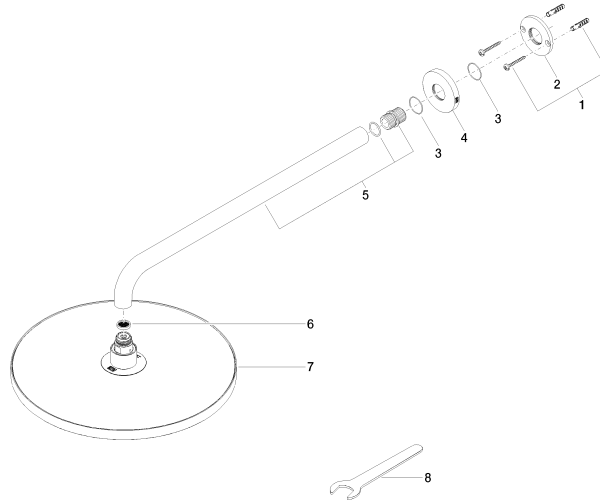

Rain shower with wall fixing FlowReduce 300 mm - Light Gold

TARA

28 678 970

Fits: TARA, LISSÉ, VAIA, META

- 450mm projection
- rain shower Ø 300 mm
- PURE RAIN, max. flow rate 9 l/min (at 3 bar)
- Function from: 7 l/min
- rosette Ø 60 mm
- 1/2" connection
- with anti-scale system
- quick clearing
- This product can help a building meet the requirements of Green Building Rating Systems, e.g. LEED®, BREEAM®, DGNB

28 678 970

mm [inches]

Flow rate chart

Codes & Standards

DIN 4109

ISO 3822

Ü-Zeichen

Rain shower with wall fixing FlowReduce 300 mm - Light Gold

TARA

28 678 970

Certificates

LGA_29

28 678 970

Parts for other
finishes can be found
here: [Chrome](#)

Spare parts list