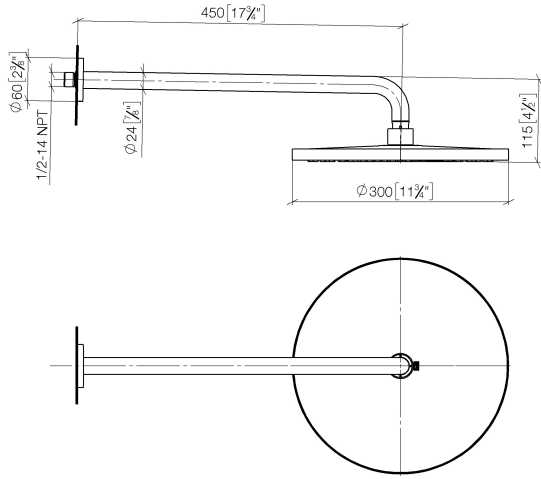

Rain shower with wall fixing FlowReduce 300 mm - Light Gold

TARA

28 678 970

Fits: TARA, LISSÉ, VAIA, META

- 450mm projection
- rain shower Ø 300 mm
- PURE RAIN, max. flow rate 9 l/min (at 3 bar)
- Function from: 7 l/min
- rosette Ø 60 mm
- 1/2" connection
- with anti-scale system
- quick clearing
- This product can help a building meet the requirements of Green Building Rating Systems, e.g. LEED®, BREEAM®, DGNB

	Light Gold	28 678 970-26
	Chrome	28 678 970-00
	Brushed Platinum	28 678 970-06
	Platinum	28 678 970-08
	Dark Chrome	28 678 970-19
	Brushed Light Gold	28 678 970-27
	Brushed Durabronze (23kt Gold)	28 678 970-28
	Matte Black	28 678 970-33
	Brushed Bronze	28 678 970-42
	Brushed Champagne (22kt Gold)	28 678 970-46
	Champagne (22kt Gold)	28 678 970-47
	Brushed Chrome	28 678 970-93
	Brushed Dark Platinum	28 678 970-99

28 678 970

mm [inches]

Flow rate chart

Codes & Standards

DIN 4109

ISO 3822

Ü-Zeichen

Rain shower with wall fixing FlowReduce 300 mm - Light Gold