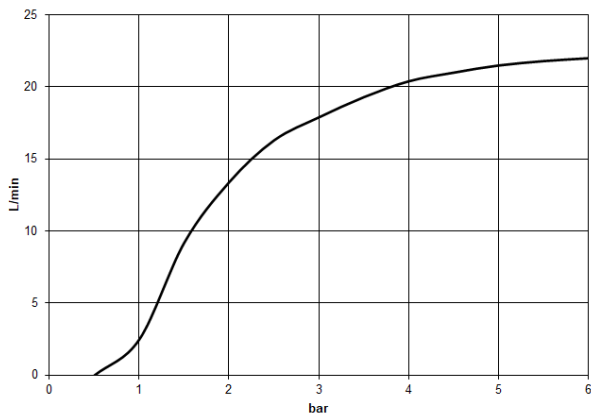

## Rain shower with ceiling fixing 400 mm - Chrome

TARA

28 699 970 Product version from 3/13/2017

Fits: TARA, LISSÉ, VAIA, META

- rain shower Ø 400 mm
- PURE RAIN, max. flow rate 20 l/min (at 3 bar)
- Max. flow rate 20 l/min (at 3 bar)
- Function from: 12 l/min
- rosette Ø 60 mm optional
- 1/2" connection
- with anti-scale system
- quick clearing
- WRAS

### Recommended miscellaneous

**Concealed wall elbow -**

- max. recess depth mm
- min. recess depth mm

35 085 970 90

28 699 970 Product version from 3/13/2017

mm [inches]

**Flow rate chart**

**Codes & Standards**