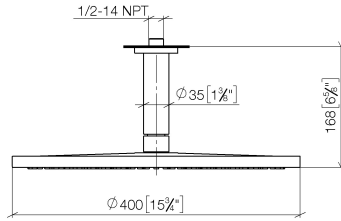

## Rain shower with ceiling fixing 400 mm - Chrome

TARA

28 699 970 Product version from 3/13/2017

Fits: TARA, LISSÉ, VAIA, META

- rain shower Ø 400 mm
- PURE RAIN, max. flow rate 20 l/min (at 3 bar)
- Max. flow rate 20 l/min (at 3 bar)
- Function from: 12 l/min
- rosette Ø 60 mm optional
- 1/2" connection
- with anti-scale system
- quick clearing
- WRAS

### Recommended miscellaneous

**Concealed wall elbow -**

- max. recess depth mm
- min. recess depth mm

35 085 970 90

28 699 970 Product version from 3/13/2017

mm [inches]

**Flow rate chart**

**Codes & Standards**