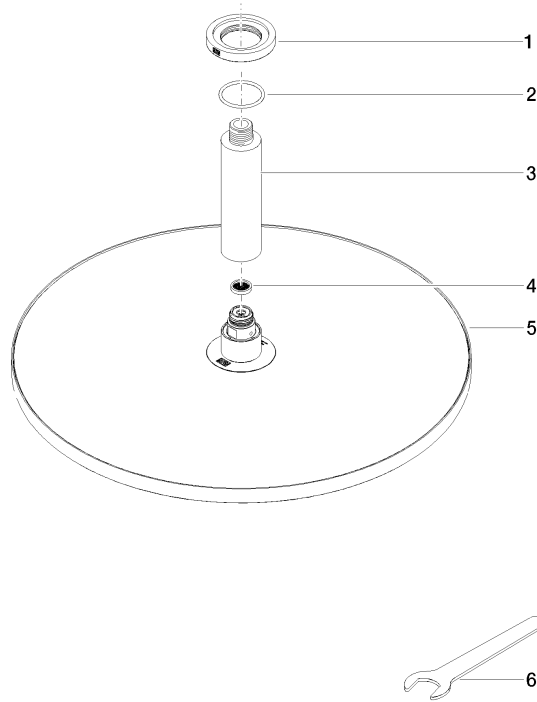

## Rain shower with ceiling fixing 400 mm - Chrome

TARA

28 699 970 Product version from 3/13/2017

Fits: TARA, LISSÉ, VAIA, META

- rain shower Ø 400 mm
- PURE RAIN, max. flow rate 20 l/min (at 3 bar)
- Max. flow rate 20 l/min (at 3 bar)
- Function from: 12 l/min
- rosette Ø 60 mm optional
- 1/2" connection
- with anti-scale system
- quick clearing
- WRAS

### Recommended miscellaneous

**Concealed wall elbow -**

- max. recess depth mm
- min. recess depth mm

35 085 970 90

28 699 970 Product version from 3/13/2017

mm [inches]

**Flow rate chart**

**Codes & Standards**

## Rain shower with ceiling fixing 400 mm - Chrome

TARA

28 699 970 Product version from 3/13/2017

### Certificates

LGA\_29

WRAS\_2212

DVGW\_DW-  
6517DN0

Spare parts list

No.	Item Number	Name	Quantity used	Delivery time
1	09 27 22 040-00	rosette	1	10
2	09 14 10 141 90	seal	1	2
3	09 11 03 080-00	connection	1	10
4	09 23 01 075 90	insert	1	2
5	90 12 05 090 00-00	shower	1	10
6	90 30 09 069 00 90	key	1	2