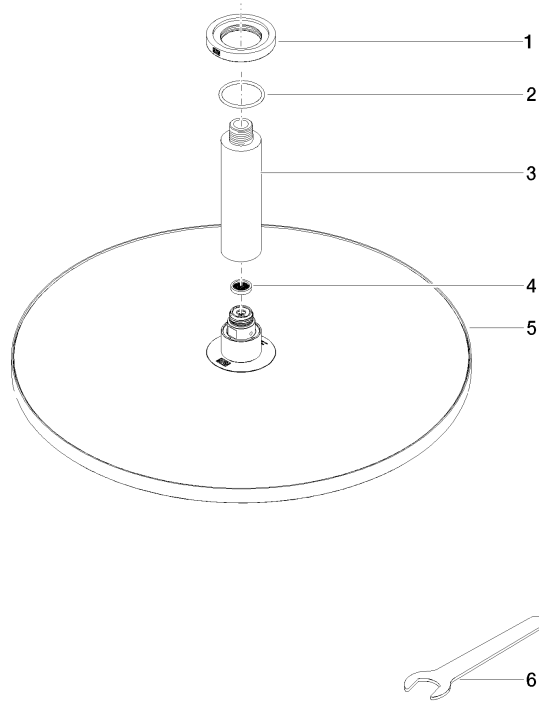

Rain shower with ceiling fixing 400 mm - Brushed Platinum

TARA

28 699 970 Product version from 3/13/2017

Fits: TARA, LISSÉ, VAIA, META

- rain shower Ø 400 mm
- PURE RAIN, max. flow rate 20 l/min (at 3 bar)
- Max. flow rate 20 l/min (at 3 bar)
- Function from: 12 l/min
- rosette Ø 60 mm optional
- 1/2" connection
- with anti-scale system
- quick clearing
- WRAS

Recommended miscellaneous

Concealed wall elbow -

35 085 970 90

- max. recess depth mm
- min. recess depth mm

28 699 970 Product version from 3/13/2017

mm [inches]

Flow rate chart

Codes & Standards

DIN 4109

EN 1112

ISO 3822

Scottish Water
Byelaws

UK Water Supply
Regulations

Ü-Zeichen

Rain shower with ceiling fixing 400 mm - Brushed Platinum

TARA

28 699 970 Product version from 3/13/2017

Certificates

LGA_29

WRAS_2212

DVGW_DW-
6517DN0

Spare parts list

No.	Item Number	Name	Quantity used	Delivery time
1	09 27 22 040-06	rosette	1	10
2	09 14 10 141 90	seal	1	2
3	09 11 03 080-06	connection	1	10
4	09 23 01 075 90	insert	1	2
5	90 12 05 090 00-06	shower	1	10
6	90 30 09 069 00 90	key	1	2