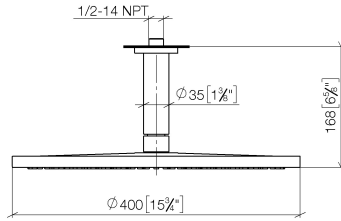

Rain shower with ceiling fixing 400 mm - Brushed Platinum

TARA

28 699 970 Product version from 3/13/2017

Fits: TARA, LISSÉ, VAIA, META

- rain shower Ø 400 mm
- PURE RAIN, max. flow rate 20 l/min (at 3 bar)
- Max. flow rate 20 l/min (at 3 bar)
- Function from: 12 l/min
- rosette Ø 60 mm optional
- 1/2" connection
- with anti-scale system
- quick clearing
- WRAS

Recommended miscellaneous

Concealed wall elbow -

35 085 970 90

- max. recess depth mm
- min. recess depth mm

28 699 970 Product version from 3/13/2017

mm [inches]

Flow rate chart

Codes & Standards