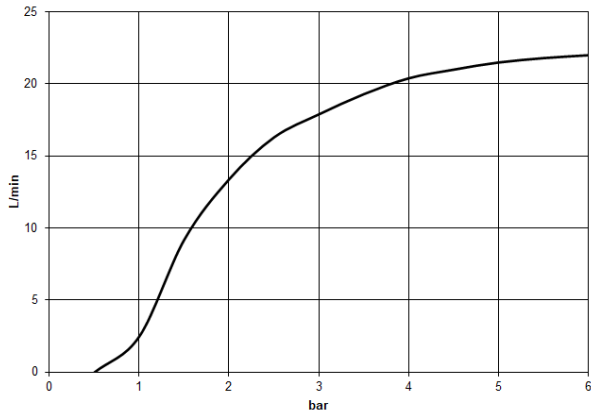

Rain shower with ceiling fixing 400 mm - Brushed Platinum

TARA

28 699 970 Product version from 3/13/2017

Fits: TARA, LISSÉ, VAIA, META

- rain shower Ø 400 mm
- PURE RAIN, max. flow rate 20 l/min (at 3 bar)
- Max. flow rate 20 l/min (at 3 bar)
- Function from: 12 l/min
- rosette Ø 60 mm optional
- 1/2" connection
- with anti-scale system
- quick clearing
- WRAS

Recommended miscellaneous

Concealed wall elbow -

35 085 970 90

- max. recess depth mm
- min. recess depth mm

28 699 970 Product version from 3/13/2017

mm [inches]

Flow rate chart

Codes & Standards