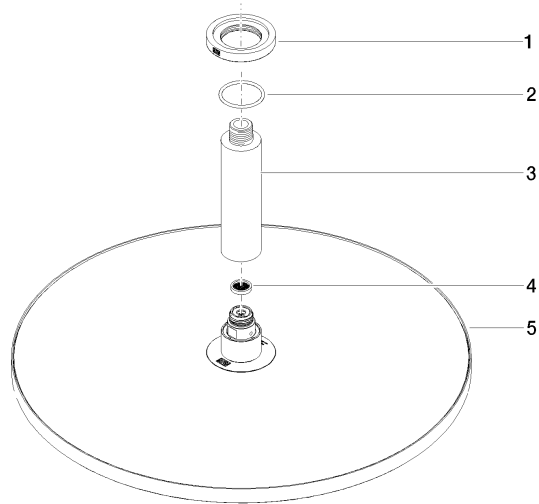

Rain shower with ceiling fixing 400 mm - Platinum

TARA

28 699 970 Product version from 3/13/2017

Fits: TARA, LISSÉ, VAIA, META

- rain shower Ø 400 mm
- PURE RAIN, max. flow rate 20 l/min (at 3 bar)
- Max. flow rate 20 l/min (at 3 bar)
- Function from: 12 l/min
- rosette Ø 60 mm optional
- 1/2" connection
- with anti-scale system
- quick clearing
- WRAS

Recommended miscellaneous

Concealed wall elbow -

35 085 970 90

- max. recess depth mm
- min. recess depth mm

28 699 970 Product version from 3/13/2017

mm [inches]

Flow rate chart

Codes & Standards

DIN 4109

EN 1112

ISO 3822

Scottish Water
Byelaws

UK Water Supply
Regulations

Ü-Zeichen

Rain shower with ceiling fixing 400 mm - Platinum

TARA

28 699 970 Product version from 3/13/2017

Certificates

LGA_29

WRAS_2212

DVGW_DW-
6517DN0

Spare parts list

No.	Item Number	Name	Quantity used	Delivery time
1	09 27 22 040-08	rosette	1	40
2	09 14 10 141 90	seal	1	2
3	09 11 03 080-08	connection	1	40
4	09 23 01 075 90	insert	1	2
5	90 12 05 090 00-08	shower	1	40
6	90 30 09 069 00 90	key	1	2