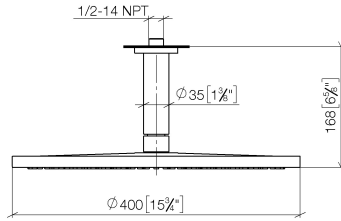

Rain shower with ceiling fixing 400 mm - Platinum

TARA

28 699 970 Product version from 3/13/2017

Fits: TARA, LISSÉ, VAIA, META

- rain shower Ø 400 mm
- PURE RAIN, max. flow rate 20 l/min (at 3 bar)
- Max. flow rate 20 l/min (at 3 bar)
- Function from: 12 l/min
- rosette Ø 60 mm optional
- 1/2" connection
- with anti-scale system
- quick clearing
- WRAS

Recommended miscellaneous

Concealed wall elbow -

35 085 970 90

- max. recess depth mm
- min. recess depth mm

28 699 970 Product version from 3/13/2017

mm [inches]

Flow rate chart

Codes & Standards