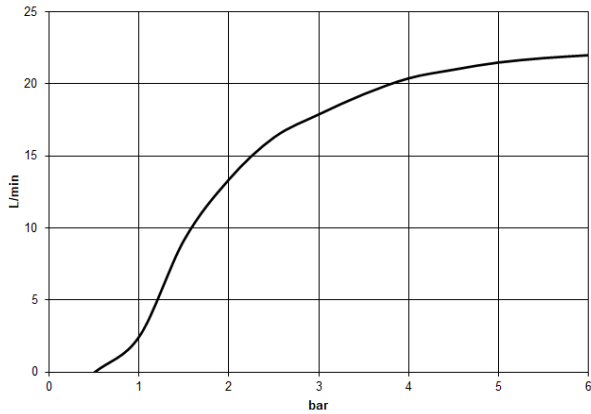

Rain shower with ceiling fixing 400 mm - Platinum

TARA

28 699 970 Product version from 3/13/2017

Fits: TARA, LISSÉ, VAIA, META

- rain shower Ø 400 mm
- PURE RAIN, max. flow rate 20 l/min (at 3 bar)
- Max. flow rate 20 l/min (at 3 bar)
- Function from: 12 l/min
- rosette Ø 60 mm optional
- 1/2" connection
- with anti-scale system
- quick clearing
- WRAS

Recommended miscellaneous

Concealed wall elbow -

35 085 970 90

- max. recess depth mm
- min. recess depth mm

28 699 970 Product version from 3/13/2017

mm [inches]

Flow rate chart

Codes & Standards