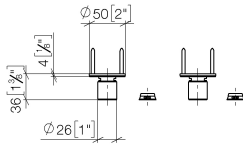

## Single holder for 12 mm and 15 mm copper pipes -

---

29 020 970 90

mm [inches]

Single holder for 12 mm and 15 mm copper pipes -

---

29 020 970 90