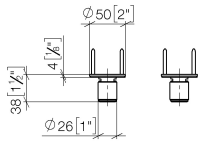

## Single holder for 15 mm PEX pipes -

---

29 022 970 90

mm [inches]

Single holder for 15 mm PEX pipes -

29 022 970 90