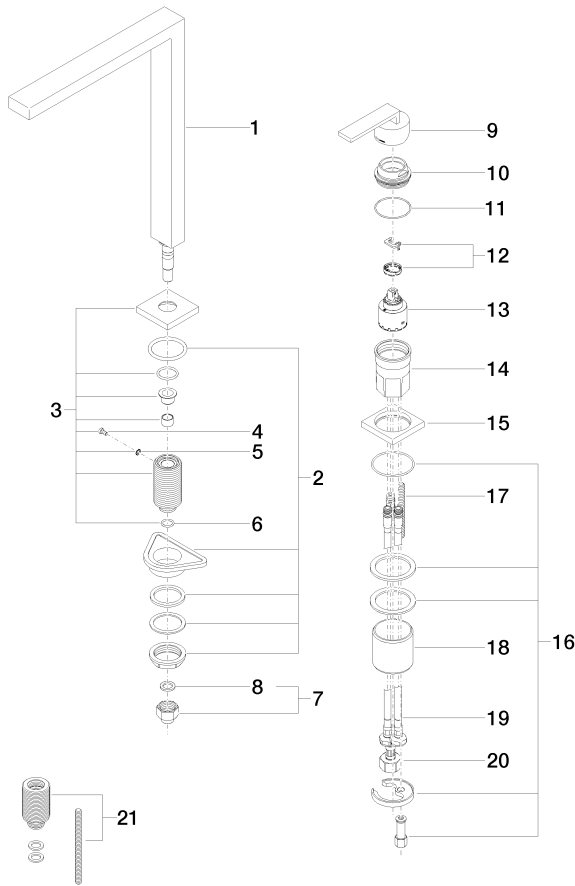

32 800 680

- 235mm projection
 - pivotable spout 360°
 - air-enriched flow
 - height of mixer 345 mm
 - height up to aerator 319 mm
 - individual rosette 55 x 55 mm
 - hole diameter spout 35 mm
 - single-lever mixer hole diameter 44 mm
 - max. flow 8 l/min at 3 bar flow pressure
 - lead-free
 - WRAS 1909073
 - This product can help a building meet the requirements of Green Building Rating Systems, e.g. LEED®, BREEAM®, DGNB
- Operating unit can be positioned freely.

Flow rate chart

Codes & Standards

DIN 4109

EN 817

Executive Order
no. 1007

ISO 3822

Scottish Water
Byelaws

UK Water Supply
Regulations

Parts for other finishes can be found here: [Chrome](#)

LOT Two-hole mixer with individual rosettes - Brushed Durabronz (23kt Gold)

LOT

32 800 680

Spare parts list

Product version from 5/31/2010 to 3/10/2021

Product version from 3/10/2021 to 5/10/2021

Product version from 5/10/2021

Product version from 6/1/2022

No.	Item Number	Name	Quantity used	Delivery time
	90 11 06 188 06-28	spout	22	20