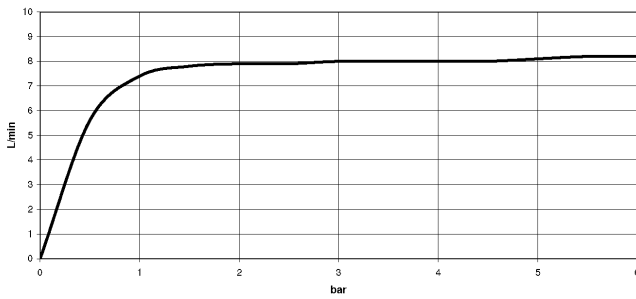

32 800 680

- 235mm projection
 - pivotable spout 360°
 - air-enriched flow
 - height of mixer 345 mm
 - height up to aerator 319 mm
 - individual rosette 55 x 55 mm
 - hole diameter spout 35 mm
 - single-lever mixer hole diameter 44 mm
 - max. flow 8 l/min at 3 bar flow pressure
 - lead-free
 - WRAS 1909073
 - This product can help a building meet the requirements of Green Building Rating Systems, e.g. LEED®, BREEAM®, DGNB
- Operating unit can be positioned freely.

Flow rate chart

Codes & Standards

DIN 4109

EN 817

Executive Order
no. 1007

ISO 3822

Scottish Water
Byelaws

UK Water Supply
Regulations