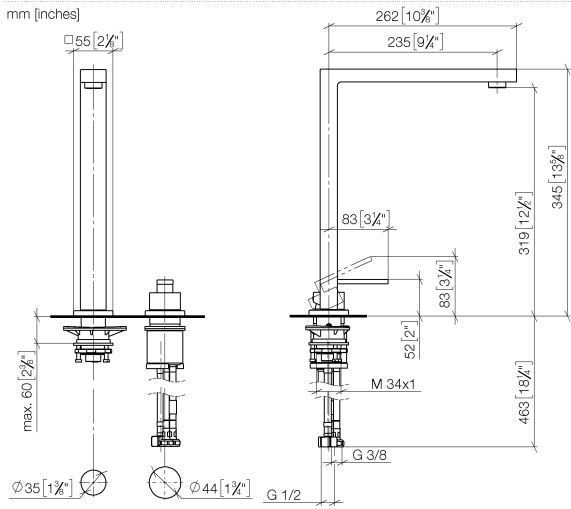

32 800 680

- 235mm projection
 - pivotable spout 360°
 - air-enriched flow
 - height of mixer 345 mm
 - height up to aerator 319 mm
 - individual rosette 55 x 55 mm
 - hole diameter spout 35 mm
 - single-lever mixer hole diameter 44 mm
 - max. flow 8 l/min at 3 bar flow pressure
 - lead-free
 - WRAS 1909073
 - This product can help a building meet the requirements of Green Building Rating Systems, e.g. LEED®, BREEAM®, DGNB
- Operating unit can be positioned freely.

Flow rate chart

Codes & Standards

DIN 4109

EN 817

Executive Order
no. 1007

ISO 3822

Scottish Water
Byelaws

UK Water Supply
Regulations

Ü-Zeichen

VA-Zeichen

LOT Two-hole mixer with individual rosettes - Brushed Durabron (23kt Gold)

LOT

32 800 680

Certificates

LGA_18

WRAS_1909