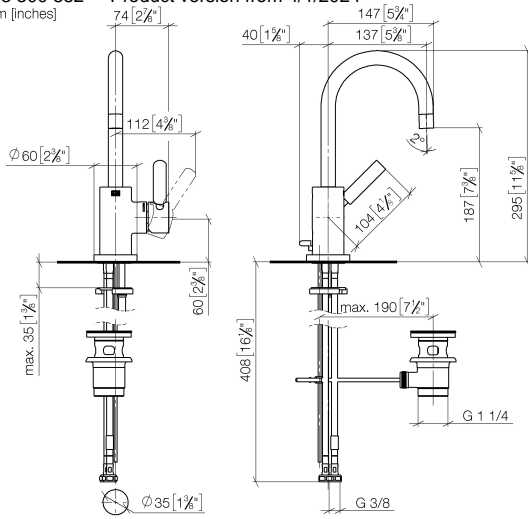

TARA Single-lever basin mixer with pop-up waste - Brushed Durabronze (23kt Gold)

33 500 882 Product version from 4/1/2024

- 137mm projection
- pivotable spout 360°
- circular, air-enriched flow
- height of mixer 295 mm
- height up to aerator 187 mm
- hole diameter 35 mm
- 2x screw-in M 8 x 1 pressure hose, leak-tested
- max. flow 5.7 l/min
- lead-free
- This product can help a building meet the requirements of Green Building Rating Systems, e.g. LEED®, BREEAM®, DGNB
- WRAS

TARA Single-lever basin mixer with pop-up waste - Brushed Durabronz (23kt Gold)

33 500 882 Product version from 4/1/2024

mm [inches]

Flow rate chart

Codes & Standards

DIN 4109

ISO 3822

Scottish Water
Byelaws

UK Water Supply
Regulations

Ü-Zeichen

TARA Single-lever basin mixer with pop-up waste - Brushed Durabronze (23kt Gold)

33 500 882 Product version from 4/1/2024

Certificates

LGA_38

WRAS_2212

TARA Single-lever basin mixer with pop-up waste - Brushed Durabronz (23kt Gold)

33 500 882 Product version from 4/1/2024

Parts for other finishes can be found here: [Chrome](#)

Spare parts list

No.	Item Number	Name	Quantity used	Delivery time
1	90 28 22 371 00-28	spout	1	20
2	09 30 30 054 90	screw	1	2
3	04 20 16 031 80-28	pull-rod	1	60
4	90 15 05 065 00 90	cartridge	1	2
5	09 24 04 107-28	nut	1	20
6	90 20 88 040 00-28	handle	1	20
7	09 31 11 010 90	pin	1	2
8	90 24 04 048 00-28	nipple	1	20
9	11 170 880-28	handle	1	-
Spare part can no longer be ordered, please order the replacement item				
10	09 14 10 034 90	seal	1	2
11	09 28 10 055-28	rosette	1	20
12	04 30 04 104 00 90	hose	2	2
13	09 31 11 011 90	pin	1	2
14	04 30 11 038 00 90	fixing set	1	2
15	90 11 01 001 00-28	pop-up waste	1	20