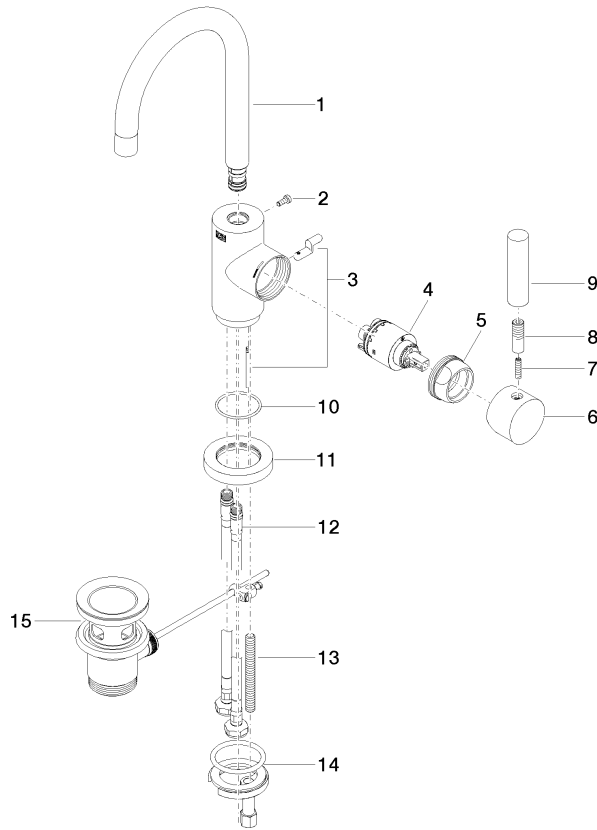

TARA Single-lever basin mixer with pop-up waste - Brushed Durabronze (23kt Gold)

33 500 882 Product version from 4/1/2024

- 137mm projection
- pivotable spout 360°
- circular, air-enriched flow
- height of mixer 295 mm
- height up to aerator 187 mm
- hole diameter 35 mm
- 2x screw-in M 8 x 1 pressure hose, leak-tested
- max. flow 5.7 l/min
- lead-free
- This product can help a building meet the requirements of Green Building Rating Systems, e.g. LEED®, BREEAM®, DGNB
- WRAS

TARA Single-lever basin mixer with pop-up waste - Brushed Durabronz (23kt Gold)

33 500 882 Product version from 4/1/2024

mm [inches]

Flow rate chart

Codes & Standards

DIN 4109

ISO 3822

Scottish Water
Byelaws

UK Water Supply
Regulations

Ü-Zeichen

TARA Single-lever basin mixer with pop-up waste - Brushed Durabronze (23kt Gold)

33 500 882 Product version from 4/1/2024

Certificates

LGA_38

WRAS_2212

TARA Single-lever basin mixer with pop-up waste - Brushed Durabronz (23kt Gold)

33 500 882 Product version from 4/1/2024

Parts for other finishes can be found here: [Chrome](#)

Spare parts list

No.	Item Number	Name	Quantity used	Delivery time
1	90 28 22 371 00-28	spout	1	20
2	09 30 30 054 90	screw	1	2
3	04 20 16 031 80-28	pull-rod	1	60
4	90 15 05 065 00 90	cartridge	1	2
5	09 24 04 107-28	nut	1	20
6	90 20 88 040 00-28	handle	1	20
7	09 31 11 010 90	pin	1	2
8	90 24 04 048 00-28	nipple	1	20
9	11 170 880-28	handle	1	-
Spare part can no longer be ordered, please order the replacement item				
10	09 14 10 034 90	seal	1	2
11	09 28 10 055-28	rosette	1	20
12	04 30 04 104 00 90	hose	2	2
13	09 31 11 011 90	pin	1	2
14	04 30 11 038 00 90	fixing set	1	2
15	90 11 01 001 00-28	pop-up waste	1	20