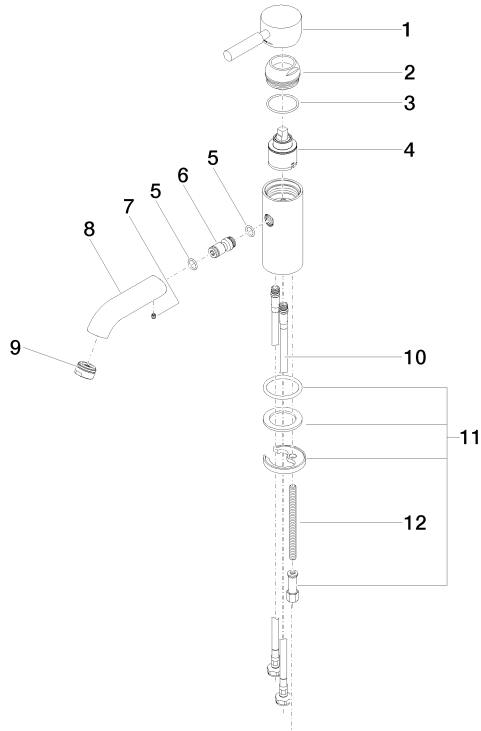

**EDITION PRO GRANDE Single-lever basin mixer without pop-up waste -
Chrome**

33 522 626

- 130mm projection
- fixed spout
- circular, air-enriched flow
- height of mixer 142 mm
- height up to aerator 51 mm
- hole diameter 35 mm
- 2x screw-in M 10 x 1 pressure hose, leak-tested
- max. flow 7 l/min
- lead-free
- WRAS 1805123

	Chrome	33 522 626-00
	Matte Black	33 522 626-33
	Brushed Chrome	33 522 626-93

EDITION PRO GRANDE Single-lever basin mixer without pop-up waste - Chrome

33 522 626
mm [inches]

Flow rate chart

Certificates

WRAS_1805123. LGA_9389.

**EDITION PRO GRANDE Single-lever basin mixer without pop-up waste -
Chrome**

33 522 626

Spare parts list

No.	Item Number	Name	Quantity used	Delivery time
1	90 20 62 047 00-00	handle	1	10
2	09 28 30 016-00	cover	1	10
3	09 14 10 134 90	seal	1	2
4	90 15 05 045 00 90	cartridge	1	2
5	09 14 10 003 90	seal	1	2
6	09 24 04 025 10 90	nipple	1	2
7	90 31 11 030 00 90	pin	1	2
8	09 11 06 063 10-00	spout	1	10
9	90 23 01 118 01-00	aerator	1	10
10	04 30 04 104 00 90	hose	2	2
11	04 30 11 038 00 90	fixing set	1	2
12	09 31 11 012 90	pin	1	2