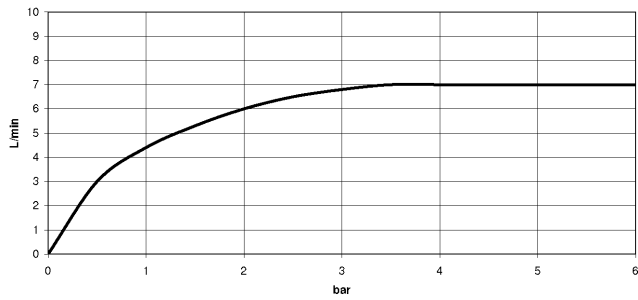

**EDITION PRO GRANDE Single-lever basin mixer without pop-up waste -
Chrome**

33 522 626

- 130mm projection
- fixed spout
- circular, air-enriched flow
- height of mixer 142 mm
- height up to aerator 51 mm
- hole diameter 35 mm
- 2x screw-in M 10 x 1 pressure hose, leak-tested
- max. flow 7 l/min
- lead-free
- WRAS 1805123

	Chrome	33 522 626-00
	Matte Black	33 522 626-33
	Brushed Chrome	33 522 626-93

EDITION PRO GRANDE Single-lever basin mixer without pop-up waste - Chrome

33 522 626
mm [inches]

Flow rate chart

Certificates