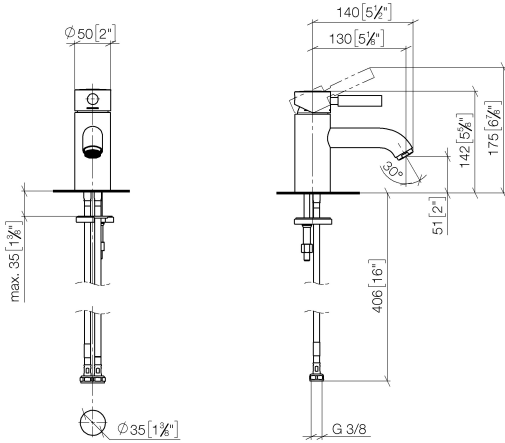

**EDITION PRO GRANDE Single-lever basin mixer without pop-up waste -
Chrome**

33 522 626

- 130mm projection
- fixed spout
- circular, air-enriched flow
- height of mixer 142 mm
- height up to aerator 51 mm
- hole diameter 35 mm
- 2x screw-in M 10 x 1 pressure hose, leak-tested
- max. flow 7 l/min
- lead-free
- WRAS 1805123

	Chrome	33 522 626-00
	Matte Black	33 522 626-33
	Brushed Chrome	33 522 626-93

EDITION PRO GRANDE Single-lever basin mixer without pop-up waste - Chrome

33 522 626
mm [inches]

Flow rate chart

Certificates

WRAS_1805123. LGA_9389.

**EDITION PRO GRANDE Single-lever basin mixer without pop-up waste -
Chrome**

33 522 626

Spare parts list

No.	Item Number	Name	Quantity used	Delivery time
1	90 20 62 047 00-00	handle	1	10
2	09 28 30 016-00	cover	1	10
3	09 14 10 134 90	seal	1	2
4	90 15 05 045 00 90	cartridge	1	2
5	09 14 10 003 90	seal	1	2
6	09 24 04 025 10 90	nipple	1	2
7	90 31 11 030 00 90	pin	1	2
8	09 11 06 063 10-00	spout	1	10
9	90 23 01 118 01-00	aerator	1	10
10	04 30 04 104 00 90	hose	2	2
11	04 30 11 038 00 90	fixing set	1	2
12	09 31 11 012 90	pin	1	2