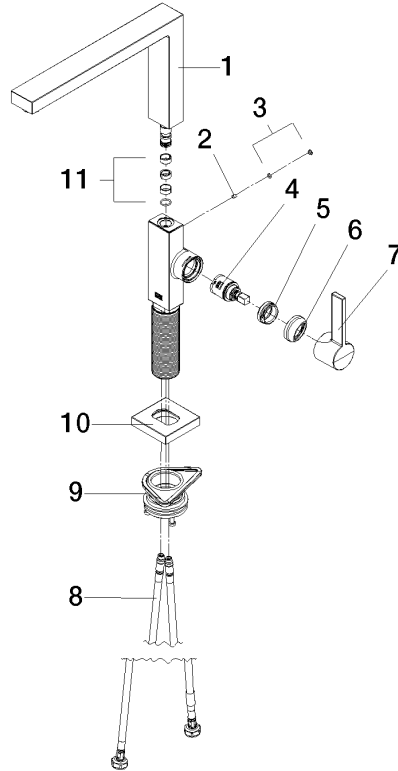

# LOT Single-lever mixer - Dark Chrome

LOT

33 800 680

- 236mm projection
- pivotable spout 360°
- air-enriched flow
- max. flow 8 l/min at 3 bar flow pressure
- lead-free
- This product can help a building meet the requirements of Green Building Rating Systems, e.g. LEED®, BREEAM®, DGNB

**Product version from 3/1/2023**

Parts for other finishes can be found here: Chrome

LOT Single-lever mixer - Dark Chrome

LOT

33 800 680

**Spare parts list**

**Product version from 3/1/2023**

No.	Item Number	Name	Quantity used	Delivery time
	90 11 06 218 00-19	spout	12	-