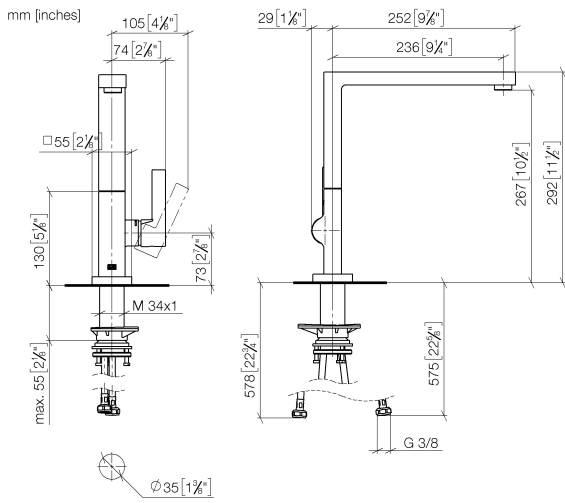

33 800 680

Flow rate chart

Codes & Standards

DIN 4109

ISO 3822

Ü-Zeichen