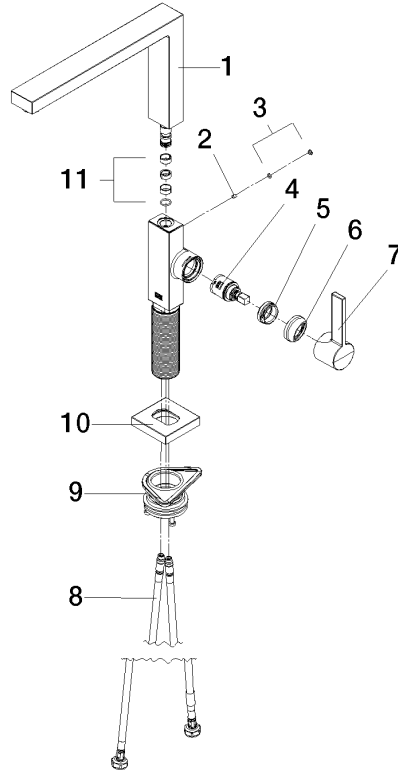

33 800 680

Product version from 3/1/2023

Parts for other finishes can be found here: Chrome