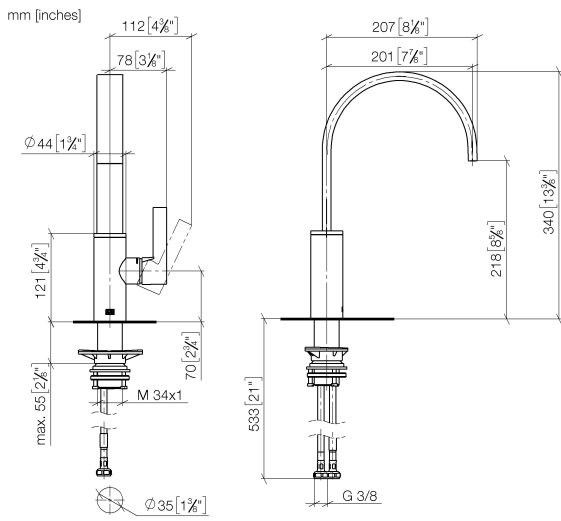

**MEM Single-lever mixer - Chrome**

MEM

33 800 682

- 201mm projection
- pivotable spout 360°
- Optional swivel limiter available with swivel limiter set 12 820 970 90
- air-enriched flow
- max. flow 6.3 l/min at 3 bar flow pressure
- lead-free
- This product can help a building meet the requirements of Green Building Rating Systems, e.g. LEED®, BREEAM®, DGNB
- WRAS 240202021

**Recommended miscellaneous**

	<b>Swivel limitation set -</b>	12 820 970 90
---	--------------------------------	---------------

**Recommended miscellaneous**

	<b>Strainer waste with control handle - Chrome</b>	10 712 970-00
---	--	---------------

**Recommended miscellaneous**

	<b>Dispenser without rosette - Chrome</b>	82 424 970-00
---	---	---------------

33 800 682

**Flow rate chart**

**Certificates**

LGA\_38646.

WRAS\_240202021.

33 800 682

### Spare parts list

No.	Item Number	Name	Quantity used	Delivery time
1	90 28 22 332 00-00	spout	1	-
Spare part can no longer be ordered, please order the replacement item				
2	09 19 86 012-00	cover	1	60
3	90 23 10 128 00 90	nut	1	2
4	90 15 05 042 00 90	cartridge	1	2
5	09 24 04 266 90	nut	1	2
6	90 28 30 052 00-00	cover	1	10
7	90 20 86 004 00-00	handle	1	10
8	04 23 10 044 08 90	fixing set	1	2
9	04 30 04 101 00 90	hose	2	2