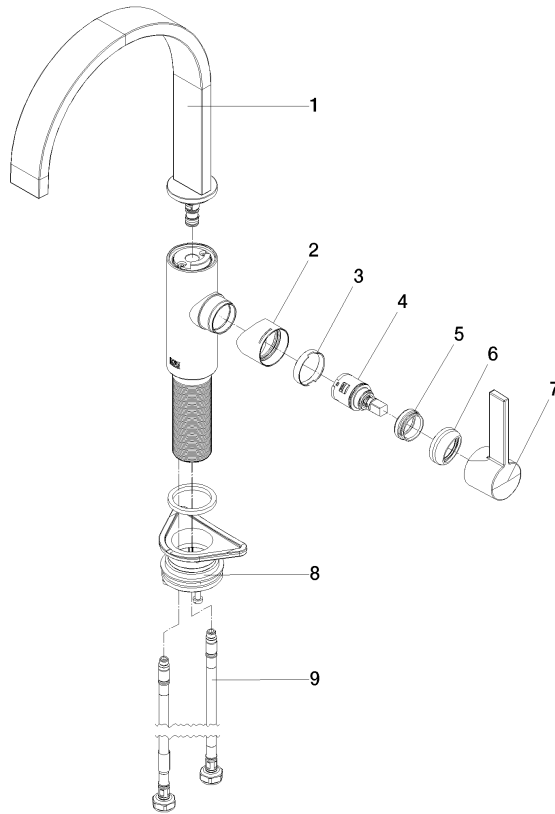

**MEM Single-lever mixer - Chrome**

MEM

33 800 682

- 201mm projection
- pivotable spout 360°
- Optional swivel limiter available with swivel limiter set 12 820 970 90
- air-enriched flow
- max. flow 6.3 l/min at 3 bar flow pressure
- lead-free
- This product can help a building meet the requirements of Green Building Rating Systems, e.g. LEED®, BREEAM®, DGNB
- WRAS 240202021

**Recommended miscellaneous**

	<b>Dispenser without rosette - Chrome</b>	82 424 970-00
---	---	---------------

33 800 682

**Flow rate chart**

**Certificates**

LGA\_38646.

WRAS\_240202021.

33 800 682

### Spare parts list

No.	Item Number	Name	Quantity used	Delivery time
1	90 28 22 332 00-00	spout	1	-
Spare part can no longer be ordered, please order the replacement item				
2	09 19 86 012-00	cover	1	60
3	90 23 10 128 00 90	nut	1	2
4	90 15 05 042 00 90	cartridge	1	2
5	09 24 04 266 90	nut	1	2
6	90 28 30 052 00-00	cover	1	10
7	90 20 86 004 00-00	handle	1	10
8	04 23 10 044 08 90	fixing set	1	2
9	04 30 04 101 00 90	hose	2	2