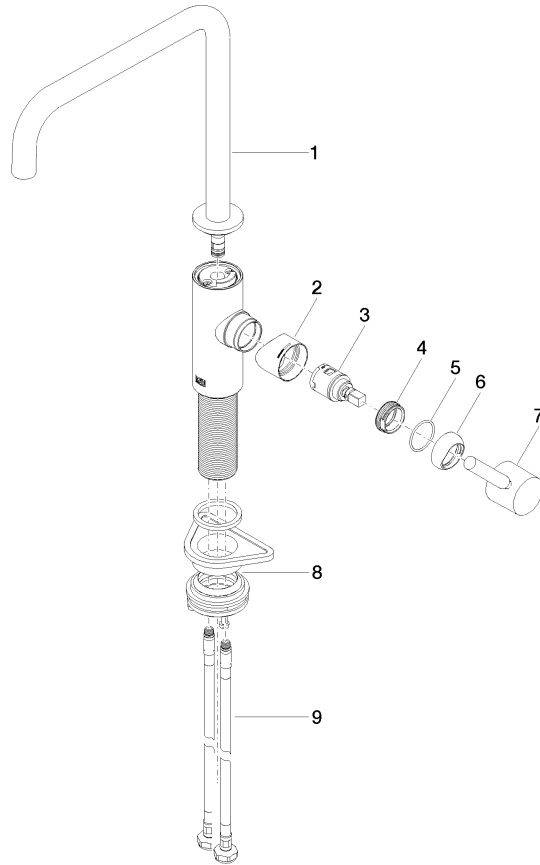

### Certificates

---

LGA\_38

WRAS\_240102

**META SQUARE Single-lever mixer - Brushed Champagne (22kt Gold)**

33 800 861 Product version from 2/1/2023

**Spare parts list**

No.	Item Number	Name	Quantity used	Delivery time
1	90 28 22 334 00-46	spout	1	30
2	09 19 86 012-46	cover	1	60
3	90 15 05 042 00 90	cartridge	1	2
4	09 24 04 266 90	nut	1	2
5	09 14 10 091 90	seal	1	2
6	90 28 30 052 00-46	cover	1	30
7	90 20 66 003 00-46	handle	1	-
Spare part can no longer be ordered, please order the replacement item				
8	04 23 10 044 08 90	fixing set	1	2
9	04 30 04 101 00 90	hose	2	2