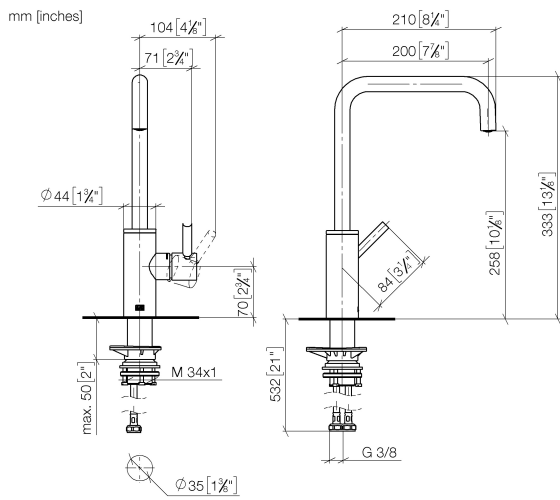

META SQUARE Single-lever mixer - Brushed Champagne (22kt Gold)

33 800 861 Product version from 2/1/2023