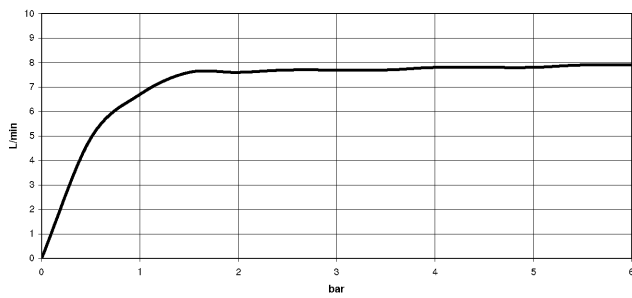

## META SQUARE Single-lever mixer - Brushed Champagne (22kt Gold)

33 800 861 Product version from 2/1/2023

- 200mm projection
- pivotable spout 360°
- Optional swivel limiter available with swivel limiter set 12 820 970 90
- air-enriched flow
- max. flow 8 l/min at 3 bar flow pressure
- lead-free
- This product can help a building meet the requirements of Green Building Rating Systems, e.g. LEED®, BREEAM®, DGNB
- WRAS

**Flow rate chart**

**Codes & Standards**

DIN 4109

ISO 3822

Scottish Water  
Byelaws

UK Water Supply  
Regulations

**Ü-Zeichen**