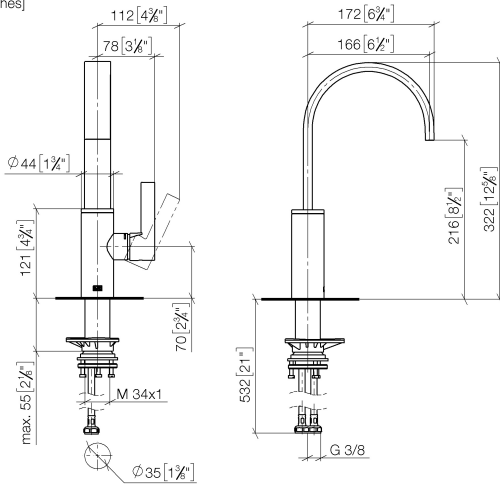

33 805 682

- 166mm projection
- pivotable spout 360°
- Optional swivel limiter available with swivel limiter set 12 820 970 90
- air-enriched flow
- max. flow 6.3 l/min at 3 bar flow pressure
- lead-free
- This product can help a building meet the requirements of Green Building Rating Systems, e.g. LEED®, BREEAM®, DGNB
- WRAS 240202021

**Dispenser without rosette - Durabron (23kt Gold)** 82 424 970-09

33 805 682

mm [inches]

**Flow rate chart**

**Certificates**

LGA\_38646.

WRAS\_240202021.

33 805 682

**Spare parts list**

No.	Item Number	Name	Quantity used	Delivery time
1	90 28 22 282 00-09	spout	1	-
Spare part can no longer be ordered, please order the replacement item				
2	09 19 86 012-09	cover	1	60
3	90 23 10 128 00 90	nut	1	2
4	90 15 05 042 00 90	cartridge	1	2
5	09 24 04 266 90	nut	1	2
6	90 28 30 052 00-09	cover	1	40
7	90 20 86 004 00-09	handle	1	-
Spare part can no longer be ordered, please order the replacement item				
8	04 23 10 044 08 90	fixing set	1	2
9	04 30 04 101 00 90	hose	2	2