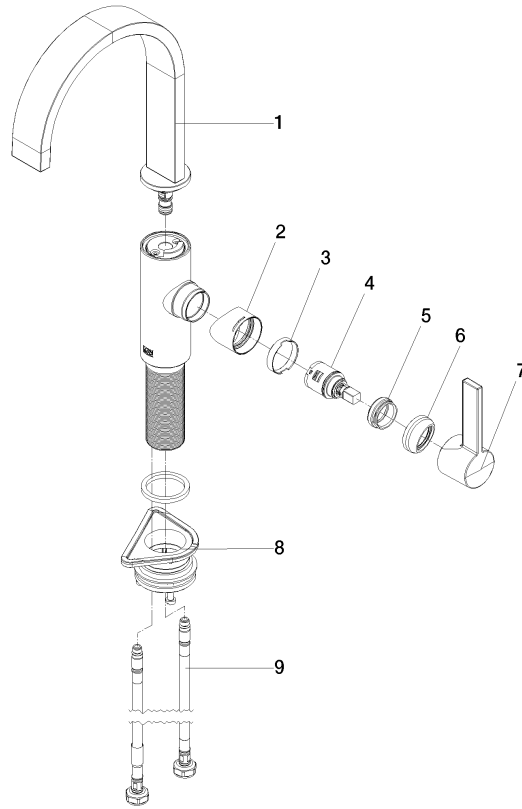

**MEM BAR TAP Single-lever mixer - Dark Chrome**

MEM

33 805 682

- 166mm projection
- pivotable spout 360°
- Optional swivel limiter available with swivel limiter set 12 820 970 90
- air-enriched flow
- max. flow 6.3 l/min at 3 bar flow pressure
- lead-free
- This product can help a building meet the requirements of Green Building Rating Systems, e.g. LEED®, BREEAM®, DGNB
- WRAS 240202021

**Recommended miscellaneous**

**Swivel limitation set -** 12 820 970 90

**Recommended miscellaneous**

**Dispenser without rosette - Dark Chrome** 82 424 970-19

**Recommended miscellaneous**

**Strainer waste with control handle - Dark Chrome** 10 712 970-19

33 805 682

mm [inches]

**Flow rate chart**

**Certificates**

LGA\_38646.

WRAS\_240202021.

33 805 682

**Spare parts list**

No.	Item Number	Name	Quantity used	Delivery time
1	90 28 22 282 00-19	spout	1	-
Spare part can no longer be ordered, please order the replacement item				
2	09 19 86 012-19	cover	1	60
3	90 23 10 128 00 90	nut	1	2
4	90 15 05 042 00 90	cartridge	1	2
5	09 24 04 266 90	nut	1	2
6	90 28 30 052 00-19	cover	1	20
7	90 20 86 004 00-19	handle	1	20
8	04 23 10 044 08 90	fixing set	1	2
9	04 30 04 101 00 90	hose	2	2