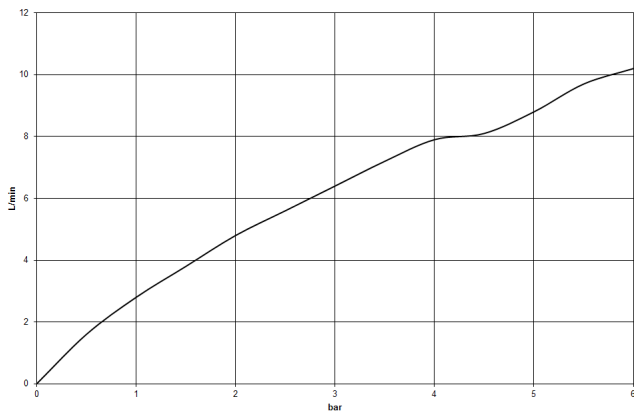

**MEM BAR TAP Single-lever mixer - Dark Chrome**

MEM

33 805 682

- 166mm projection
- pivotable spout 360°
- Optional swivel limiter available with swivel limiter set 12 820 970 90
- air-enriched flow
- max. flow 6.3 l/min at 3 bar flow pressure
- lead-free
- This product can help a building meet the requirements of Green Building Rating Systems, e.g. LEED®, BREEAM®, DGNB
- WRAS 240202021

**Recommended miscellaneous**

**Swivel limitation set -** 12 820 970 90

**Recommended miscellaneous**

**Dispenser without rosette - Dark Chrome** 82 424 970-19

**Recommended miscellaneous**

**Strainer waste with control handle - Dark Chrome** 10 712 970-19

33 805 682

mm [inches]

**Flow rate chart**

**Certificates**

LGA\_38646.

WRAS\_240202021.

33 805 682

**Spare parts list**