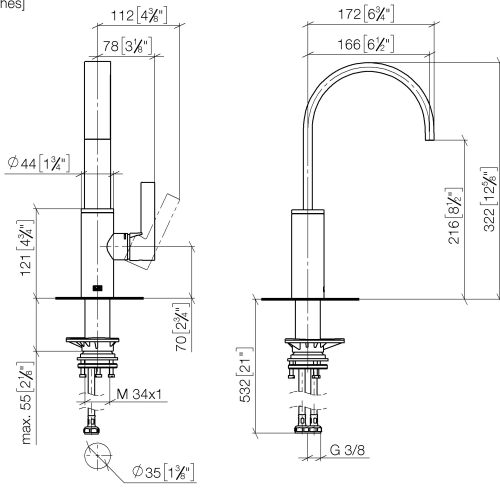

**MEM BAR TAP Single-lever mixer - Dark Chrome**

MEM

33 805 682

- 166mm projection
- pivotable spout 360°
- Optional swivel limiter available with swivel limiter set 12 820 970 90
- air-enriched flow
- max. flow 6.3 l/min at 3 bar flow pressure
- lead-free
- This product can help a building meet the requirements of Green Building Rating Systems, e.g. LEED®, BREEAM®, DGNB
- WRAS 240202021

**Recommended miscellaneous**

**Swivel limitation set -** 12 820 970 90

**Recommended miscellaneous**

**Dispenser without rosette - Dark Chrome** 82 424 970-19

**Recommended miscellaneous**

**Strainer waste with control handle - Dark Chrome** 10 712 970-19

33 805 682

mm [inches]

**Flow rate chart**

**Certificates**

LGA\_38646.

WRAS\_240202021.

33 805 682

**Spare parts list**

No.	Item Number	Name	Quantity used	Delivery time
1	90 28 22 282 00-19	spout	1	-
Spare part can no longer be ordered, please order the replacement item				
2	09 19 86 012-19	cover	1	60
3	90 23 10 128 00 90	nut	1	2
4	90 15 05 042 00 90	cartridge	1	2
5	09 24 04 266 90	nut	1	2
6	90 28 30 052 00-19	cover	1	20
7	90 20 86 004 00-19	handle	1	20
8	04 23 10 044 08 90	fixing set	1	2
9	04 30 04 101 00 90	hose	2	2