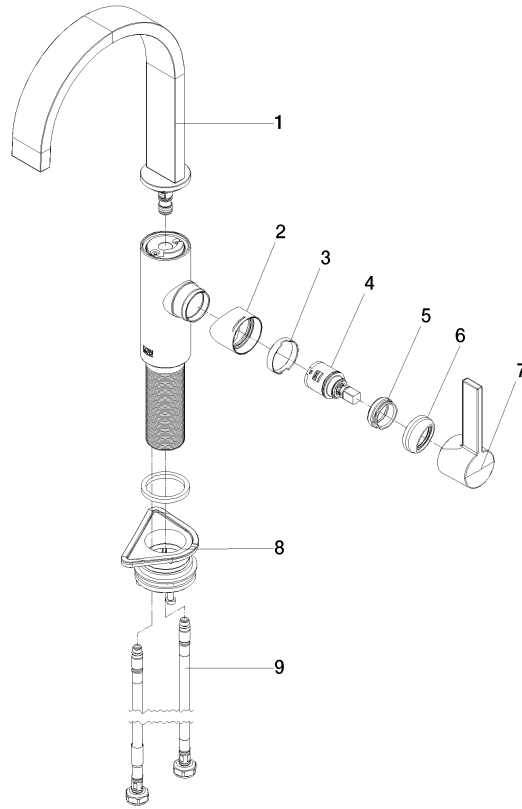

Recommended miscellaneous

	Dispenser without rosette - Brushed Durabron (23kt Gold)	82 424 970-28
---	---	---------------

33 805 682

mm [inches]

Flow rate chart

Certificates

LGA_38646.

WRAS_240202021.

33 805 682

Spare parts list

No.	Item Number	Name	Quantity used	Delivery time
1	90 28 22 282 00-28	spout	1	-
Spare part can no longer be ordered, please order the replacement item				
2	09 19 86 012-28	cover	1	60
3	90 23 10 128 00 90	nut	1	2
4	90 15 05 042 00 90	cartridge	1	2
5	09 24 04 266 90	nut	1	2
6	90 28 30 052 00-28	cover	1	20
7	90 20 86 004 00-28	handle	1	20
8	04 23 10 044 08 90	fixing set	1	2
9	04 30 04 101 00 90	hose	2	2