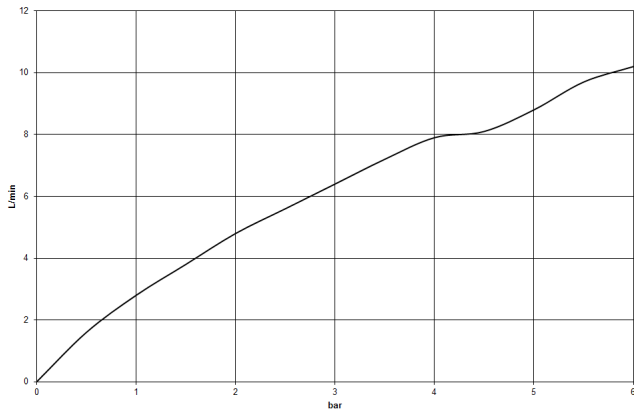

Recommended miscellaneous

	Dispenser without rosette - Brushed Durabron (23kt Gold)	82 424 970-28
---	---	---------------

33 805 682

mm [inches]

Flow rate chart

Certificates

LGA_38646.

WRAS_240202021.