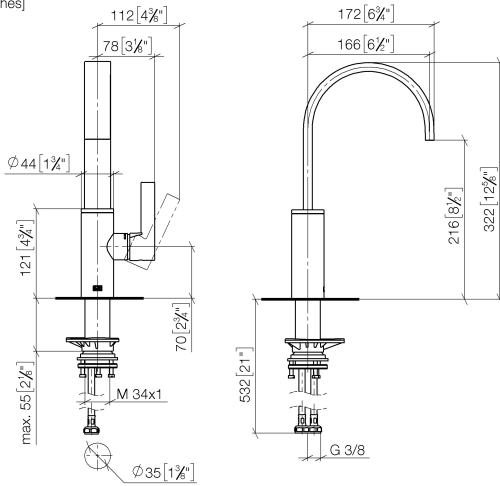

MEM BAR TAP Single-lever mixer - Brushed Champagne (22kt Gold)

MEM

33 805 682

- 166mm projection
- pivotable spout 360°
- Optional swivel limiter available with swivel limiter set 12 820 970 90
- air-enriched flow
- max. flow 6.3 l/min at 3 bar flow pressure
- lead-free
- This product can help a building meet the requirements of Green Building Rating Systems, e.g. LEED®, BREEAM®, DGNB
- WRAS 240202021

33 805 682

mm [inches]

Flow rate chart

Certificates

LGA_38646.

WRAS_240202021.

33 805 682

Spare parts list

No.	Item Number	Name	Quantity used	Delivery time
1	90 28 22 282 00-46	spout	1	-
Spare part can no longer be ordered, please order the replacement item				
2	09 19 86 012-46	cover	1	60
3	90 23 10 128 00 90	nut	1	2
4	90 15 05 042 00 90	cartridge	1	2
5	09 24 04 266 90	nut	1	2
6	90 28 30 052 00-46	cover	1	30
7	90 20 86 004 00-46	handle	1	30
8	04 23 10 044 08 90	fixing set	1	2
9	04 30 04 101 00 90	hose	2	2