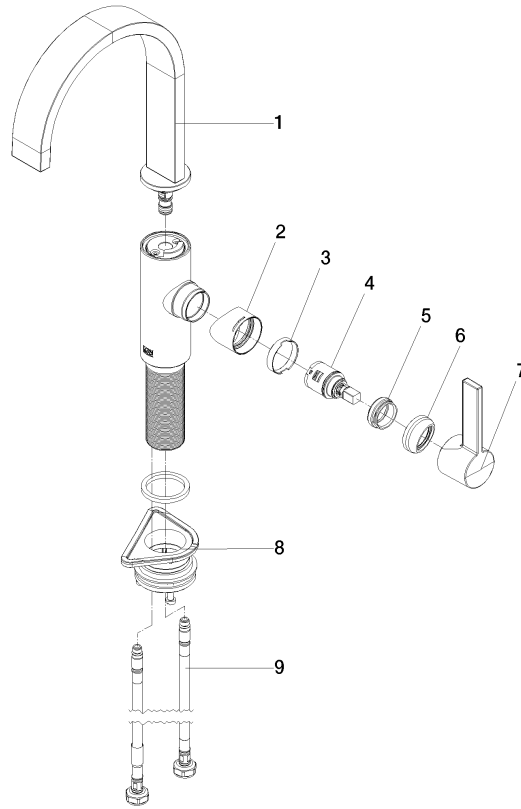

MEM BAR TAP Single-lever mixer - Brushed Chrome

MEM

33 805 682

- 166mm projection
- pivotable spout 360°
- Optional swivel limiter available with swivel limiter set 12 820 970 90
- air-enriched flow
- max. flow 6.3 l/min at 3 bar flow pressure
- lead-free
- This product can help a building meet the requirements of Green Building Rating Systems, e.g. LEED®, BREEAM®, DGNB
- WRAS 240202021

Recommended miscellaneous

Swivel limitation set - 12 820 970 90

Recommended miscellaneous

Strainer waste with control handle - Brushed Chrome 10 712 970-93

Recommended miscellaneous

Dispenser without rosette - Brushed Chrome 82 424 970-93

33 805 682

mm [inches]

Flow rate chart

Certificates

LGA_38646.

WRAS_240202021.

33 805 682

Spare parts list

No.	Item Number	Name	Quantity used	Delivery time
1	90 28 22 282 00-93	spout	1	-
Spare part can no longer be ordered, please order the replacement item				
2	09 19 86 012-93	cover	1	60
3	90 23 10 128 00 90	nut	1	2
4	90 15 05 042 00 90	cartridge	1	2
5	09 24 04 266 90	nut	1	2
6	90 28 30 052 00-93	cover	1	20
7	90 20 86 004 00-93	handle	1	-
Spare part can no longer be ordered, please order the replacement item				
8	04 23 10 044 08 90	fixing set	1	2
9	04 30 04 101 00 90	hose	2	2