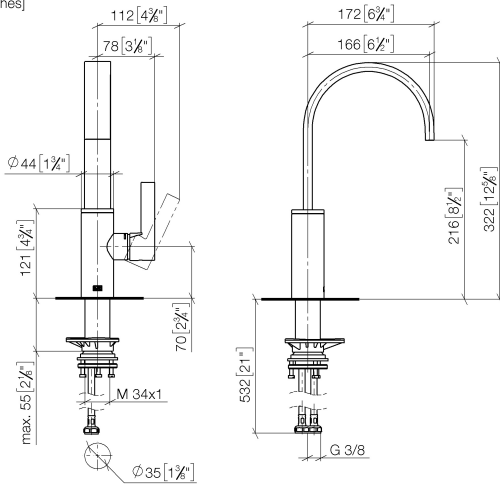

MEM BAR TAP Single-lever mixer - Brushed Chrome

MEM

33 805 682

- 166mm projection
- pivotable spout 360°
- Optional swivel limiter available with swivel limiter set 12 820 970 90
- air-enriched flow
- max. flow 6.3 l/min at 3 bar flow pressure
- lead-free
- This product can help a building meet the requirements of Green Building Rating Systems, e.g. LEED®, BREEAM®, DGNB
- WRAS 240202021

Recommended miscellaneous

Swivel limitation set - 12 820 970 90

Recommended miscellaneous

Strainer waste with control handle - Brushed Chrome 10 712 970-93

Recommended miscellaneous

Dispenser without rosette - Brushed Chrome 82 424 970-93

33 805 682

mm [inches]

Flow rate chart

Certificates

LGA_38646.

WRAS_240202021.

33 805 682

Spare parts list

No.	Item Number	Name	Quantity used	Delivery time
1	90 28 22 282 00-93	spout	1	-
Spare part can no longer be ordered, please order the replacement item				
2	09 19 86 012-93	cover	1	60
3	90 23 10 128 00 90	nut	1	2
4	90 15 05 042 00 90	cartridge	1	2
5	09 24 04 266 90	nut	1	2
6	90 28 30 052 00-93	cover	1	20
7	90 20 86 004 00-93	handle	1	-
Spare part can no longer be ordered, please order the replacement item				
8	04 23 10 044 08 90	fixing set	1	2
9	04 30 04 101 00 90	hose	2	2