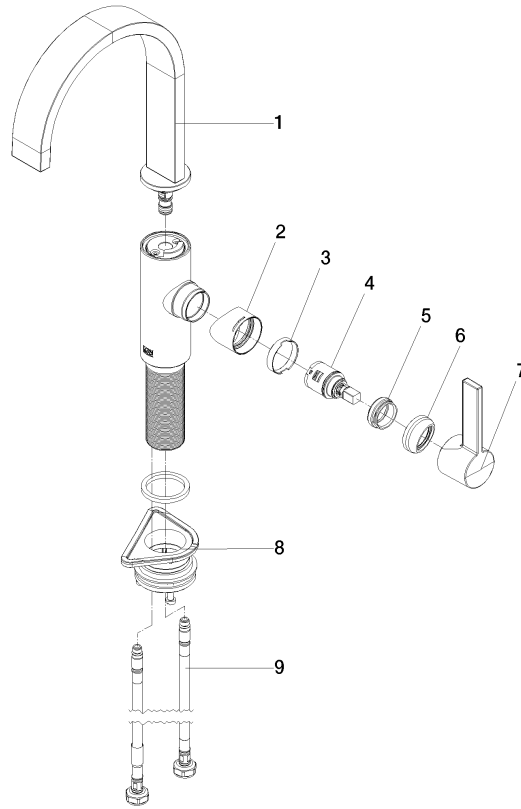

**MEM BAR TAP Single-lever mixer - Brushed Dark Platinum**

MEM

33 805 682

- 166mm projection
- pivotable spout 360°
- Optional swivel limiter available with swivel limiter set 12 820 970 90
- air-enriched flow
- max. flow 6.3 l/min at 3 bar flow pressure
- lead-free
- This product can help a building meet the requirements of Green Building Rating Systems, e.g. LEED®, BREEAM®, DGNB
- WRAS 240202021

**Dispenser without rosette - Brushed Dark Platinum** 82 424 970-99

33 805 682

mm [inches]

**Flow rate chart**

**Certificates**

LGA\_38646.

WRAS\_240202021.

33 805 682

**Spare parts list**

No.	Item Number	Name	Quantity used	Delivery time
1	90 28 22 282 00-99	spout	1	-
Spare part can no longer be ordered, please order the replacement item				
2	09 19 86 012-99	cover	1	60
3	90 23 10 128 00 90	nut	1	2
4	90 15 05 042 00 90	cartridge	1	2
5	09 24 04 266 90	nut	1	2
6	90 28 30 052 00-99	cover	1	30
7	90 20 86 004 00-99	handle	1	30
8	04 23 10 044 08 90	fixing set	1	2
9	04 30 04 101 00 90	hose	2	2