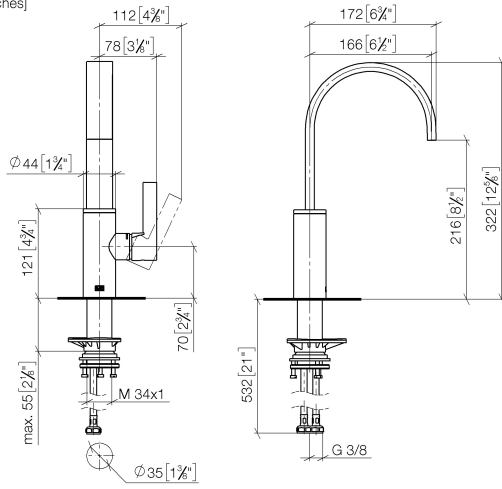

**MEM BAR TAP Single-lever mixer - Brushed Dark Platinum**

MEM

33 805 682

- 166mm projection
- pivotable spout 360°
- Optional swivel limiter available with swivel limiter set 12 820 970 90
- air-enriched flow
- max. flow 6.3 l/min at 3 bar flow pressure
- lead-free
- This product can help a building meet the requirements of Green Building Rating Systems, e.g. LEED®, BREEAM®, DGNB
- WRAS 240202021

**Dispenser without rosette - Brushed Dark Platinum** 82 424 970-99

33 805 682

mm [inches]

**Flow rate chart**

**Certificates**

LGA\_38646.

WRAS\_240202021.

33 805 682

**Spare parts list**

No.	Item Number	Name	Quantity used	Delivery time
1	90 28 22 282 00-99	spout	1	-
Spare part can no longer be ordered, please order the replacement item				
2	09 19 86 012-99	cover	1	60
3	90 23 10 128 00 90	nut	1	2
4	90 15 05 042 00 90	cartridge	1	2
5	09 24 04 266 90	nut	1	2
6	90 28 30 052 00-99	cover	1	30
7	90 20 86 004 00-99	handle	1	30
8	04 23 10 044 08 90	fixing set	1	2
9	04 30 04 101 00 90	hose	2	2