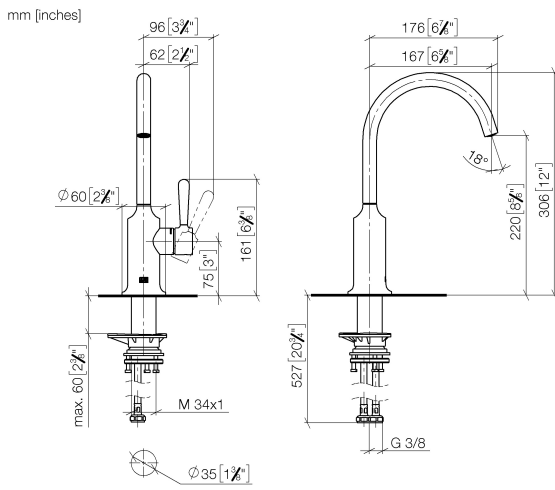

33 805 809

- 167mm projection
- pivotable spout 360°
- air-enriched flow
- max. flow 7 l/min at 3 bar flow pressure
- lead-free
- This product can help a building meet the requirements of Green Building Rating Systems, e.g. LEED®, BREEAM®, DGNB

	Brushed Platinum	33 805 809-06
	Chrome	33 805 809-00
	Platinum	33 805 809-08
	Durabrass (23kt Gold)	33 805 809-09
	Dark Chrome	33 805 809-19
	Brushed Durabrass (23kt Gold)	33 805 809-28
	Matte Black	33 805 809-33
	Brushed Champagne (22kt Gold)	33 805 809-46
	Champagne (22kt Gold)	33 805 809-47
	Brushed Chrome	33 805 809-93
	Brushed Dark Platinum	33 805 809-99

Recommended miscellaneous

VAIA Dispenser with rosette - 82 434 809-06
Brushed Platinum

33 805 809

Flow rate chart

Certificates

LGA_29299.

33 805 809

Parts for other finishes can be found here: [Chrome](#)

Spare parts list

No.	Item Number	Name	Quantity used	Delivery time
1	90 28 22 311 02-06	spout	1	-
Spare part can no longer be ordered, please order the replacement item				
2	90 15 05 042 00 90	cartridge	1	2
3	09 24 04 266 90	nut	1	2
4	09 14 10 091 90	seal	1	2
5	90 28 30 052 00-06	cover	1	10
6	90 20 80 050 00-06	handle	1	-
Spare part can no longer be ordered, please order the replacement item				
7	04 30 04 100 00 90	hose	2	2
8	04 23 10 044 08 90	fixing set	1	2