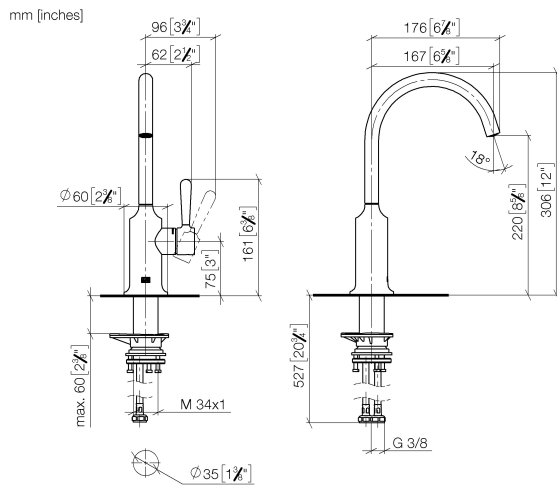

33 805 809

- 167mm projection
- pivotable spout 360°
- air-enriched flow
- max. flow 7 l/min at 3 bar flow pressure
- lead-free
- This product can help a building meet the requirements of Green Building Rating Systems, e.g. LEED®, BREEAM®, DGNB

	Platinum	33 805 809-08
	Chrome	33 805 809-00
	Brushed Platinum	33 805 809-06
	Durabronze (23kt Gold)	33 805 809-09
	Dark Chrome	33 805 809-19
	Brushed Durabronze (23kt Gold)	33 805 809-28
	Matte Black	33 805 809-33
	Brushed Champagne (22kt Gold)	33 805 809-46
	Champagne (22kt Gold)	33 805 809-47
	Brushed Chrome	33 805 809-93
	Brushed Dark Platinum	33 805 809-99

Recommended miscellaneous

VAIA Dispenser with rosette - Platinum 82 434 809-08

33 805 809

Flow rate chart

Certificates

LGA\_29299.

33 805 809

Parts for other finishes can be found here: [Chrome](#)

### Spare parts list

No.	Item Number	Name	Quantity used	Delivery time
1	90 28 22 311 02-08	spout	1	-
Spare part can no longer be ordered, please order the replacement item				
2	90 15 05 042 00 90	cartridge	1	2
3	09 24 04 266 90	nut	1	2
4	09 14 10 091 90	seal	1	2
5	90 28 30 052 00-08	cover	1	40
6	90 20 80 050 00-08	handle	1	-
Spare part can no longer be ordered, please order the replacement item				
7	04 30 04 100 00 90	hose	2	2
8	04 23 10 044 08 90	fixing set	1	2