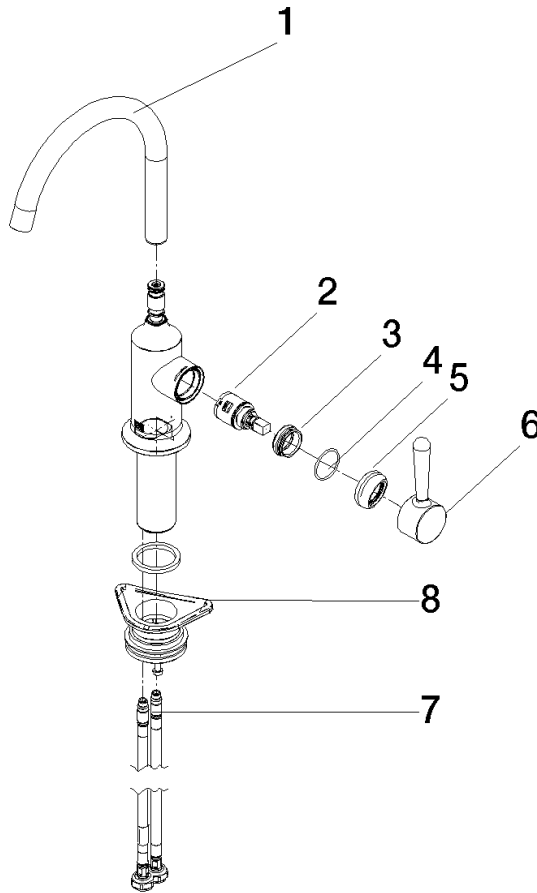

33 805 809

- 167mm projection
- pivotable spout 360°
- air-enriched flow
- max. flow 7 l/min at 3 bar flow pressure
- lead-free
- This product can help a building meet the requirements of Green Building Rating Systems, e.g. LEED®, BREEAM®, DGNB

Recommended miscellaneous

VAIA Dispenser with rosette - Platinum 82 434 809-08

33 805 809

Flow rate chart

Certificates

LGA\_29299.

33 805 809

Parts for other finishes can be found here: [Chrome](#)

### Spare parts list

No.	Item Number	Name	Quantity used	Delivery time
1	90 28 22 311 02-08	spout	1	-
Spare part can no longer be ordered, please order the replacement item				
2	90 15 05 042 00 90	cartridge	1	2
3	09 24 04 266 90	nut	1	2
4	09 14 10 091 90	seal	1	2
5	90 28 30 052 00-08	cover	1	40
6	90 20 80 050 00-08	handle	1	-
Spare part can no longer be ordered, please order the replacement item				
7	04 30 04 100 00 90	hose	2	2
8	04 23 10 044 08 90	fixing set	1	2