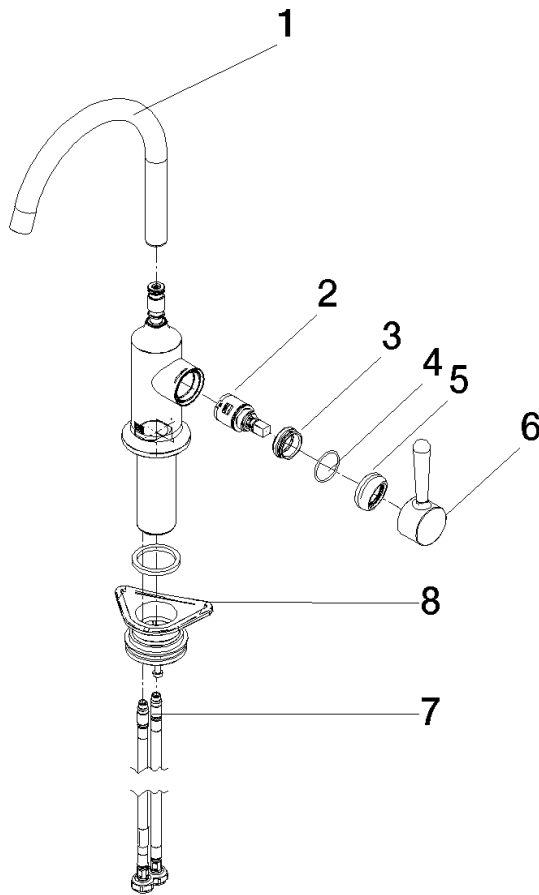

33 805 809

- 167mm projection
- pivotable spout 360°
- air-enriched flow
- max. flow 7 l/min at 3 bar flow pressure
- lead-free
- This product can help a building meet the requirements of Green Building Rating Systems, e.g. LEED®, BREEAM®, DGNB

Recommended miscellaneous

VAIA Dispenser with rosette - Durabronss (23kt Gold) 82 434 809-09

33 805 809

Flow rate chart

Certificates

LGA_29299.

33 805 809

Parts for other finishes can be found here: [Chrome](#)

Spare parts list

No.	Item Number	Name	Quantity used	Delivery time
1	90 28 22 311 02-09	spout	1	-
Spare part can no longer be ordered, please order the replacement item				
2	90 15 05 042 00 90	cartridge	1	2
3	09 24 04 266 90	nut	1	2
4	09 14 10 091 90	seal	1	2
5	90 28 30 052 00-09	cover	1	40
6	90 20 80 050 00-09	handle	1	-
Spare part can no longer be ordered, please order the replacement item				
7	04 30 04 100 00 90	hose	2	2
8	04 23 10 044 08 90	fixing set	1	2