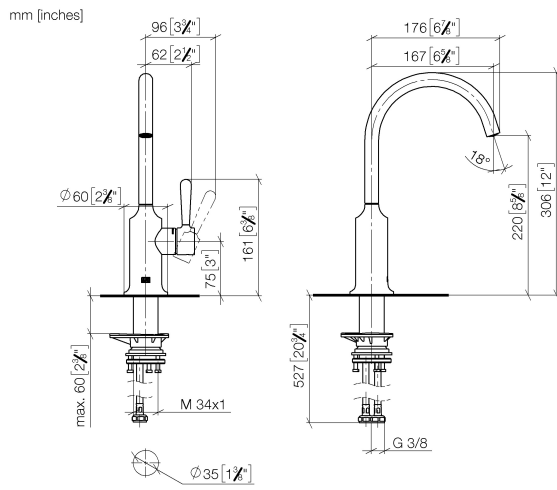

33 805 809

- 167mm projection
- pivotable spout 360°
- air-enriched flow
- max. flow 7 l/min at 3 bar flow pressure
- lead-free
- This product can help a building meet the requirements of Green Building Rating Systems, e.g. LEED®, BREEAM®, DGNB

Recommended miscellaneous

VAIA Dispenser with rosette - Durabronss (23kt Gold) 82 434 809-09

33 805 809

Flow rate chart

Certificates

LGA_29299.

33 805 809

Parts for other finishes can be found here: [Chrome](#)

Spare parts list

No.	Item Number	Name	Quantity used	Delivery time
1	90 28 22 311 02-09	spout	1	-
Spare part can no longer be ordered, please order the replacement item				
2	90 15 05 042 00 90	cartridge	1	2
3	09 24 04 266 90	nut	1	2
4	09 14 10 091 90	seal	1	2
5	90 28 30 052 00-09	cover	1	40
6	90 20 80 050 00-09	handle	1	-
Spare part can no longer be ordered, please order the replacement item				
7	04 30 04 100 00 90	hose	2	2
8	04 23 10 044 08 90	fixing set	1	2