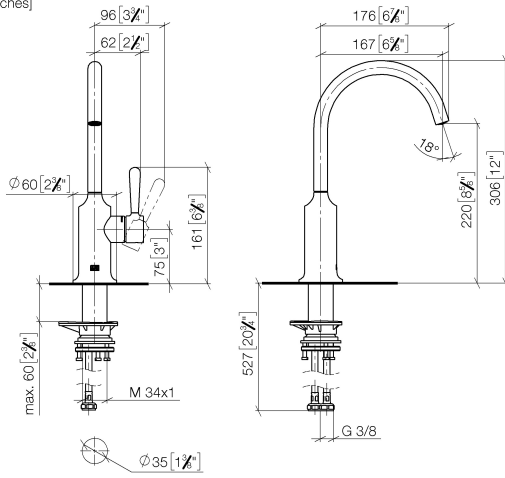

Recommended miscellaneous

VAIA Dispenser with rosette - Brushed Durabron (23kt Gold) 82 434 809-28

33 805 809

mm [inches]

Flow rate chart

Codes & Standards

DIN 4109

ISO 3822

Scottish Water
Byelaws

UK Water Supply
Regulations

Ü-Zeichen

VAIA BAR TAP Single-lever mixer - Brushed Durabronz (23kt Gold)

VAIA

33 805 809

Certificates

LGA_29

WRAS_240602

33 805 809

Product version from 7/1/2023

Parts for other finishes can be found here: [Chrome](#)

VAIA BAR TAP Single-lever mixer - Brushed Durabrass (23kt Gold)

VAIA

33 805 809

Spare parts list

Product version from 7/1/2023

No.	Item Number	Name	Quantity used	Delivery time
	90 28 22 311 02-28	spout	9	-

Spare part can no longer be ordered, please order the replacement item