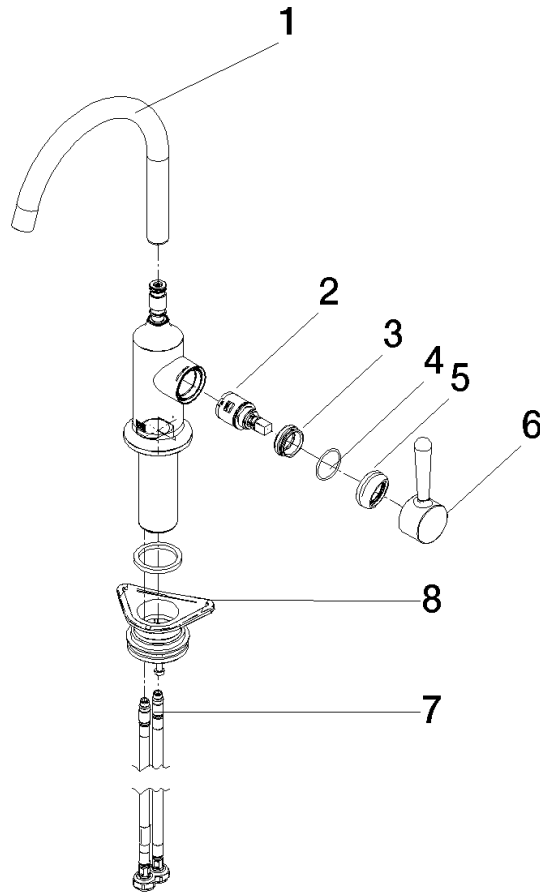

Recommended miscellaneous

VAIA Dispenser with rosette - Brushed Durabron (23kt Gold) 82 434 809-28

33 805 809

mm [inches]

Flow rate chart

Codes & Standards

DIN 4109

ISO 3822

Scottish Water
Byelaws

UK Water Supply
Regulations

Ü-Zeichen

VAIA BAR TAP Single-lever mixer - Brushed Durabronz (23kt Gold)

VAIA

33 805 809

Certificates

LGA_29

WRAS_240602

33 805 809

Product version from 7/1/2023

Parts for other finishes can be found here: [Chrome](#)

VAIA BAR TAP Single-lever mixer - Brushed Durabrass (23kt Gold)

VAIA

33 805 809

Spare parts list

Product version from 7/1/2023

No.	Item Number	Name	Quantity used	Delivery time
	90 28 22 311 02-28	spout	9	-

Spare part can no longer be ordered, please order the replacement item