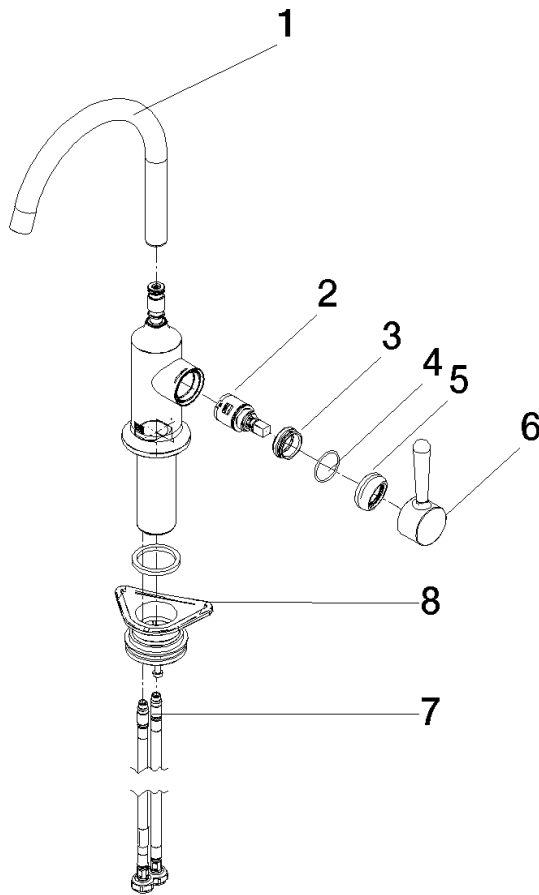

33 805 809

- 167mm projection
- pivotable spout 360°
- air-enriched flow
- max. flow 7 l/min at 3 bar flow pressure
- lead-free
- This product can help a building meet the requirements of Green Building Rating Systems, e.g. LEED®, BREEAM®, DGNB

Recommended miscellaneous

VAIA Dispenser with rosette - Matte Black 82 434 809-33

33 805 809

mm [inches]

Flow rate chart

Certificates

LGA_29299.

33 805 809

Parts for other finishes can be found here: [Chrome](#)

Spare parts list

No.	Item Number	Name	Quantity used	Delivery time
1	90 28 22 311 02-33	spout	1	-
Spare part can no longer be ordered, please order the replacement item				
2	90 15 05 042 00 90	cartridge	1	2
3	09 24 04 266 90	nut	1	2
4	09 14 10 091 90	seal	1	2
5	90 28 30 052 00-33	cover	1	30
6	90 20 80 050 00-33	handle	1	-
Spare part can no longer be ordered, please order the replacement item				
7	04 30 04 100 00 90	hose	2	2
8	04 23 10 044 08 90	fixing set	1	2