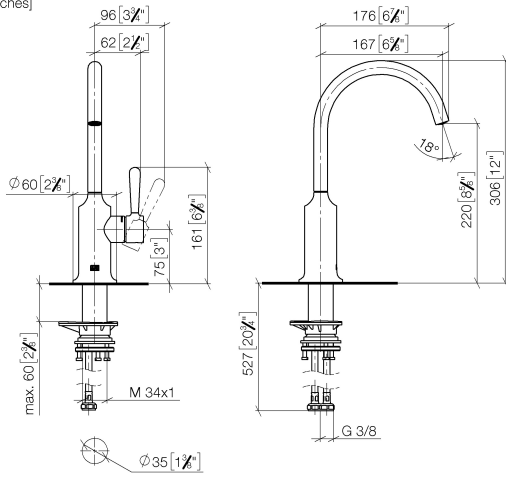

33 805 809

- 167mm projection
- pivotable spout 360°
- air-enriched flow
- max. flow 7 l/min at 3 bar flow pressure
- lead-free
- This product can help a building meet the requirements of Green Building Rating Systems, e.g. LEED®, BREEAM®, DGNB

Recommended miscellaneous

VAIA Dispenser with rosette - Matte Black 82 434 809-33

33 805 809

mm [inches]

Flow rate chart

Certificates

LGA_29299.

33 805 809

Parts for other finishes can be found here: [Chrome](#)

Spare parts list

No.	Item Number	Name	Quantity used	Delivery time
1	90 28 22 311 02-33	spout	1	-
Spare part can no longer be ordered, please order the replacement item				
2	90 15 05 042 00 90	cartridge	1	2
3	09 24 04 266 90	nut	1	2
4	09 14 10 091 90	seal	1	2
5	90 28 30 052 00-33	cover	1	30
6	90 20 80 050 00-33	handle	1	-
Spare part can no longer be ordered, please order the replacement item				
7	04 30 04 100 00 90	hose	2	2
8	04 23 10 044 08 90	fixing set	1	2