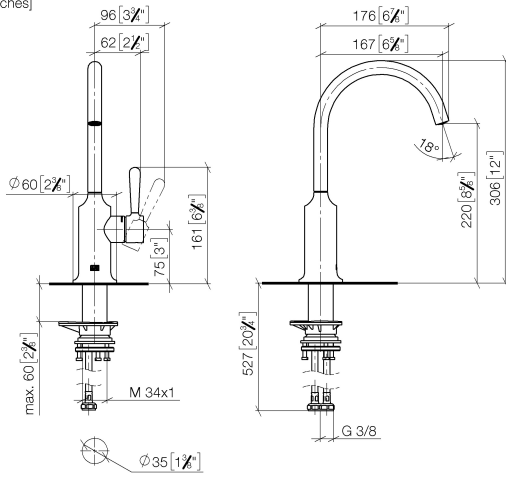

33 805 809

- 167mm projection
- pivotable spout 360°
- air-enriched flow
- max. flow 7 l/min at 3 bar flow pressure
- lead-free
- This product can help a building meet the requirements of Green Building Rating Systems, e.g. LEED®, BREEAM®, DGNB

**Recommended miscellaneous**

**VAIA Dispenser with rosette - Brushed Champagne (22kt Gold)** 82 434 809-46

33 805 809

mm [inches]

Flow rate chart

Certificates

LGA\_29299.

33 805 809

### Spare parts list

No.	Item Number	Name	Quantity used	Delivery time
1	90 28 22 311 02-46	spout	1	-
Spare part can no longer be ordered, please order the replacement item				
2	90 15 05 042 00 90	cartridge	1	2
3	09 24 04 266 90	nut	1	2
4	09 14 10 091 90	seal	1	2
5	90 28 30 052 00-46	cover	1	30
6	90 20 80 050 00-46	handle	1	-
Spare part can no longer be ordered, please order the replacement item				
7	04 30 04 100 00 90	hose	2	2
8	04 23 10 044 08 90	fixing set	1	2