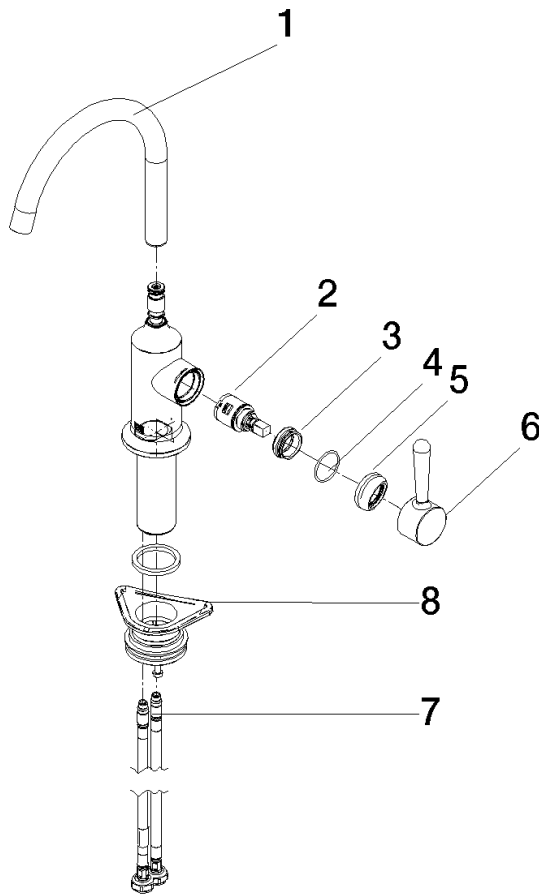

**Recommended miscellaneous**

**VAIA Dispenser with rosette - Brushed Champagne (22kt Gold)** 82 434 809-46

33 805 809

mm [inches]

Flow rate chart

Certificates

LGA\_29299.

33 805 809

### Spare parts list

No.	Item Number	Name	Quantity used	Delivery time
1	90 28 22 311 02-46	spout	1	-
Spare part can no longer be ordered, please order the replacement item				
2	90 15 05 042 00 90	cartridge	1	2
3	09 24 04 266 90	nut	1	2
4	09 14 10 091 90	seal	1	2
5	90 28 30 052 00-46	cover	1	30
6	90 20 80 050 00-46	handle	1	-
Spare part can no longer be ordered, please order the replacement item				
7	04 30 04 100 00 90	hose	2	2
8	04 23 10 044 08 90	fixing set	1	2