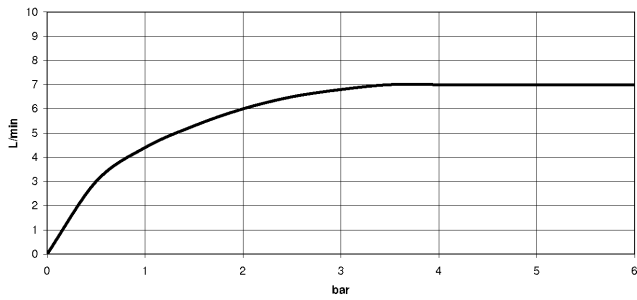

33 805 809

- 167mm projection
- pivotable spout 360°
- air-enriched flow
- max. flow 7 l/min at 3 bar flow pressure
- lead-free
- This product can help a building meet the requirements of Green Building Rating Systems, e.g. LEED®, BREEAM®, DGNB

**Recommended miscellaneous**

**VAIA Dispenser with rosette - Brushed Champagne (22kt Gold)** 82 434 809-46

33 805 809

mm [inches]

Flow rate chart

Certificates

LGA\_29299.

33 805 809