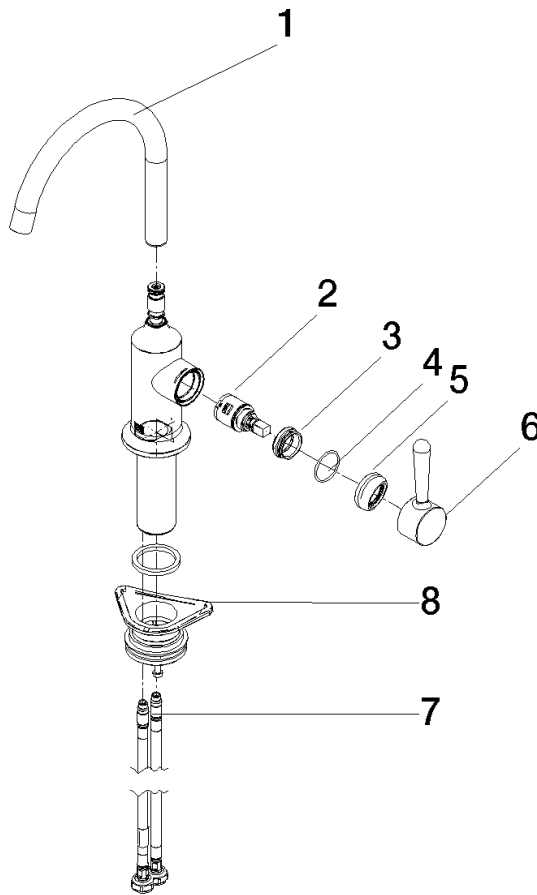

33 805 809

- 167mm projection
- pivotable spout 360°
- air-enriched flow
- max. flow 7 l/min at 3 bar flow pressure
- lead-free
- This product can help a building meet the requirements of Green Building Rating Systems, e.g. LEED®, BREEAM®, DGNB

Recommended miscellaneous

VAIA Dispenser with rosette - 82 434 809-93
Brushed Chrome

33 805 809

Flow rate chart

Certificates

LGA_29299.

33 805 809

Parts for other finishes can be found here: [Chrome](#)

Spare parts list

No.	Item Number	Name	Quantity used	Delivery time
1	90 28 22 311 02-93	spout	1	-
Spare part can no longer be ordered, please order the replacement item				
2	90 15 05 042 00 90	cartridge	1	2
3	09 24 04 266 90	nut	1	2
4	09 14 10 091 90	seal	1	2
5	90 28 30 052 00-93	cover	1	20
6	90 20 80 050 00-93	handle	1	-
Spare part can no longer be ordered, please order the replacement item				
7	04 30 04 100 00 90	hose	2	2
8	04 23 10 044 08 90	fixing set	1	2