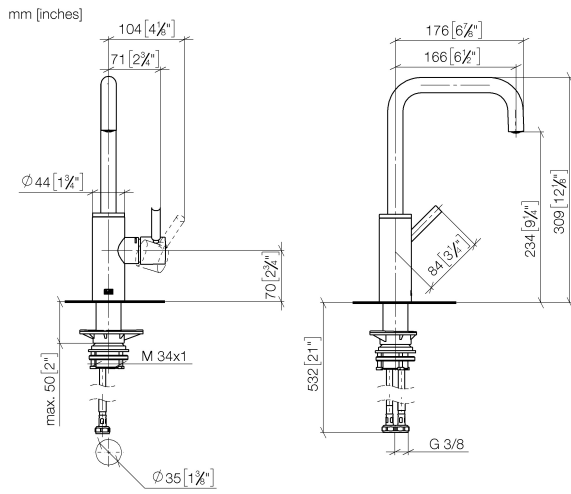

33 805 861

- 166mm projection
- pivotable spout 360°
- Optional swivel limiter available with swivel limiter set 12 820 970 90
- air-enriched flow
- max. flow 8 l/min at 3 bar flow pressure
- lead-free
- This product can help a building meet the requirements of Green Building Rating Systems, e.g. LEED®, BREEAM®, DGNB
- WRAS 240102021

**Dispenser without rosette - Durabron (23kt Gold)** 82 424 970-09

33 805 861

**Flow rate chart**

**Certificates**

LGA\_38642.

WRAS\_240102021.

33 805 861

**Spare parts list**

No.	Item Number	Name	Quantity used	Delivery time
1	90 28 22 285 00-09	spout	1	-
Spare part can no longer be ordered, please order the replacement item				
2	09 19 86 012-09	cover	1	60
3	90 15 05 042 00 90	cartridge	1	2
4	09 24 04 266 90	nut	1	2
5	09 14 10 091 90	seal	1	2
6	90 28 30 052 00-09	cover	1	40
7	90 20 66 003 00-09	handle	1	-
Spare part can no longer be ordered, please order the replacement item				
8	04 23 10 044 08 90	fixing set	1	2
9	04 30 04 101 00 90	hose	2	2