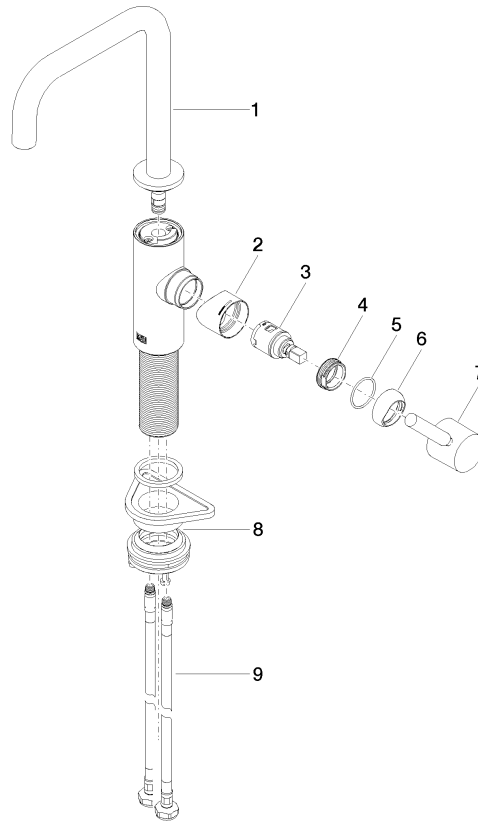

33 805 861

- 166mm projection
- pivotable spout 360°
- Optional swivel limiter available with swivel limiter set 12 820 970 90
- air-enriched flow
- max. flow 8 l/min at 3 bar flow pressure
- lead-free
- This product can help a building meet the requirements of Green Building Rating Systems, e.g. LEED®, BREEAM®, DGNB
- WRAS 240102021

**Dispenser without rosette - Durabron (23kt Gold)** 82 424 970-09

33 805 861

**Flow rate chart**

**Certificates**

LGA\_38642.

WRAS\_240102021.

33 805 861

**Spare parts list**

No.	Item Number	Name	Quantity used	Delivery time
1	90 28 22 285 00-09	spout	1	-
Spare part can no longer be ordered, please order the replacement item				
2	09 19 86 012-09	cover	1	60
3	90 15 05 042 00 90	cartridge	1	2
4	09 24 04 266 90	nut	1	2
5	09 14 10 091 90	seal	1	2
6	90 28 30 052 00-09	cover	1	40
7	90 20 66 003 00-09	handle	1	-
Spare part can no longer be ordered, please order the replacement item				
8	04 23 10 044 08 90	fixing set	1	2
9	04 30 04 101 00 90	hose	2	2