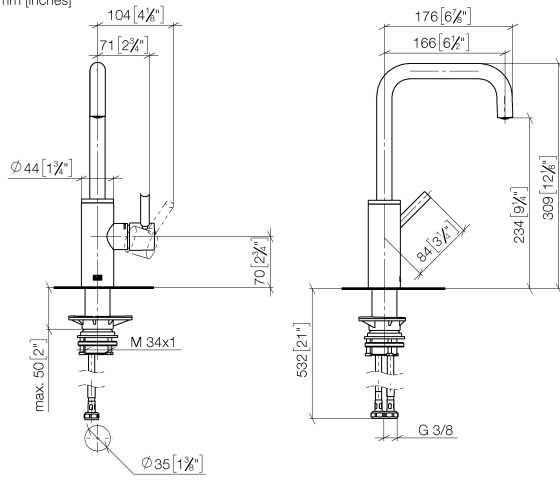

META SQUARE BAR TAP Single-lever mixer - Brushed Champagne (22kt Gold)

META SQUARE

33 805 861

- 166mm projection
- pivotable spout 360°
- Optional swivel limiter available with swivel limiter set 12 820 970 90
- air-enriched flow
- max. flow 8 l/min at 3 bar flow pressure
- lead-free
- This product can help a building meet the requirements of Green Building Rating Systems, e.g. LEED®, BREEAM®, DGNB
- WRAS 240102021

33 805 861
mm [inches]

Flow rate chart

Certificates

LGA_38642.

WRAS_240102021.

33 805 861

Spare parts list

No.	Item Number	Name	Quantity used	Delivery time
1	90 28 22 285 00-46	spout	1	-
Spare part can no longer be ordered, please order the replacement item				
2	09 19 86 012-46	cover	1	60
3	90 15 05 042 00 90	cartridge	1	2
4	09 24 04 266 90	nut	1	2
5	09 14 10 091 90	seal	1	2
6	90 28 30 052 00-46	cover	1	30
7	90 20 66 003 00-46	handle	1	-
Spare part can no longer be ordered, please order the replacement item				
8	04 23 10 044 08 90	fixing set	1	2
9	04 30 04 101 00 90	hose	2	2