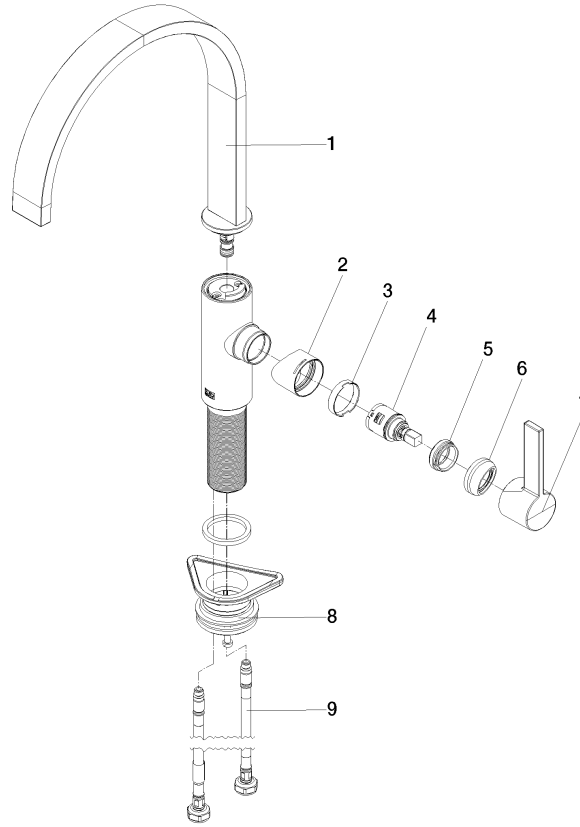

33 815 682

- 241mm projection
- pivotable spout 360°
- Optional swivel limiter available with swivel limiter set 12 820 970 90
- air-enriched flow
- max. flow 6.3 l/min at 3 bar flow pressure
- lead-free
- This product can help a building meet the requirements of Green Building Rating Systems, e.g. LEED®, BREEAM®, DGNB
- WRAS 240202021

Recommended miscellaneous

Swivel limitation set - 12 820 970 90

Recommended miscellaneous

Strainer waste with control handle - Chrome 10 712 970-00

Recommended miscellaneous

Dispenser without rosette - Chrome 82 424 970-00

33 815 682

Flow rate chart

Certificates

LGA_38646.

WRAS_240202021.

33 815 682

Spare parts list

No.	Item Number	Name	Quantity used	Delivery time
1	90 28 22 333 00-00	spout	1	-
Spare part can no longer be ordered, please order the replacement item				
2	09 19 86 012-00	cover	1	60
3	90 23 10 128 00 90	nut	1	2
4	90 15 05 042 00 90	cartridge	1	2
5	09 24 04 266 90	nut	1	2
6	90 28 30 052 00-00	cover	1	10
7	90 20 86 004 00-00	handle	1	10
8	04 23 10 044 08 90	fixing set	1	2
9	04 30 04 100 00 90	hose	2	2