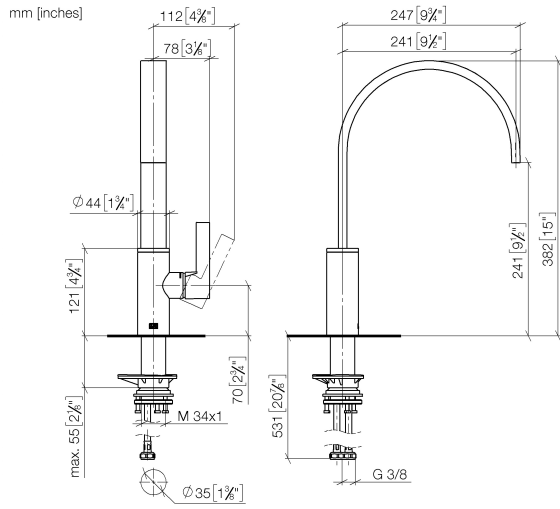

33 815 682

- 241mm projection
- pivotable spout 360°
- Optional swivel limiter available with swivel limiter set 12 820 970 90
- air-enriched flow
- max. flow 6.3 l/min at 3 bar flow pressure
- lead-free
- This product can help a building meet the requirements of Green Building Rating Systems, e.g. LEED®, BREEAM®, DGNB
- WRAS 240202021

Recommended miscellaneous

Swivel limitation set - 12 820 970 90

Recommended miscellaneous

Strainer waste with control handle - Chrome 10 712 970-00

Recommended miscellaneous

Dispenser without rosette - Chrome 82 424 970-00

33 815 682

Flow rate chart

Certificates

LGA_38646.

WRAS_240202021.

33 815 682

Spare parts list

No.	Item Number	Name	Quantity used	Delivery time
1	90 28 22 333 00-00	spout	1	-
Spare part can no longer be ordered, please order the replacement item				
2	09 19 86 012-00	cover	1	60
3	90 23 10 128 00 90	nut	1	2
4	90 15 05 042 00 90	cartridge	1	2
5	09 24 04 266 90	nut	1	2
6	90 28 30 052 00-00	cover	1	10
7	90 20 86 004 00-00	handle	1	10
8	04 23 10 044 08 90	fixing set	1	2
9	04 30 04 100 00 90	hose	2	2