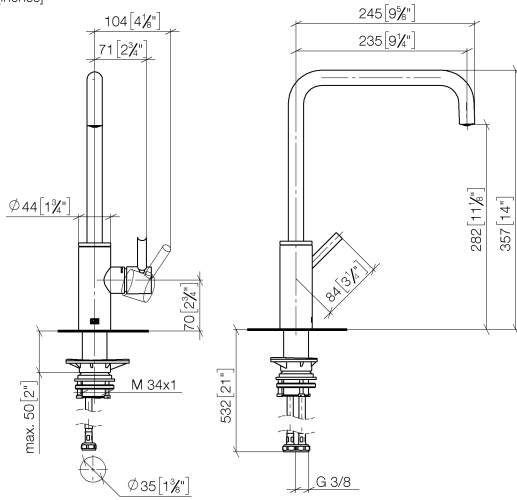

Recommended miscellaneous

	Swivel limitation set -	12 820 970 90
-------------------------------------------------------------------------------------	--------------------------------	---------------

Recommended miscellaneous

	Strainer waste with control handle - Brushed Platinum	10 712 970-06
-------------------------------------------------------------------------------------	--------------------------------------------------------------	---------------

33 815 861

mm [inches]

Flow rate chart

Codes & Standards

DIN 4109

ISO 3822

Scottish Water
Byelaws

UK Water Supply
Regulations

Product version from 2/1/2023

META SQUARE Single-lever mixer - Brushed Platinum

META SQUARE

33 815 861

Spare parts list

Product version from 2/1/2023

No.	Item Number	Name	Quantity used	Delivery time
	90 28 22 284 00-06	spout	8	10