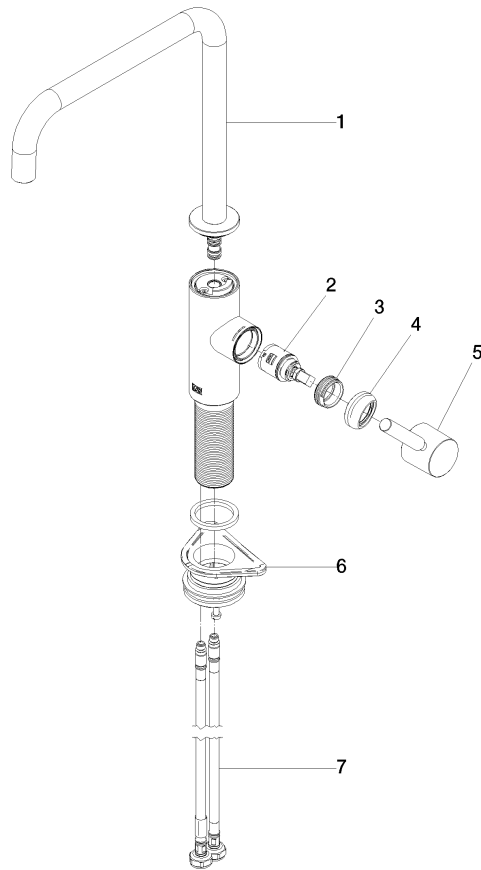

	Strainer waste with control handle - Brushed Platinum	10 712 970-06
-------------------------------------------------------------------------------------	--------------------------------------------------------------	---------------

33 815 861

mm [inches]

Flow rate chart

Codes & Standards

DIN 4109

ISO 3822

Scottish Water
Byelaws

UK Water Supply
Regulations

Ü-Zeichen

META SQUARE Single-lever mixer - Brushed Platinum

META SQUARE

33 815 861

Certificates

LGA_38

WRAS_240102

33 815 861

Product version from 2/1/2023

META SQUARE Single-lever mixer - Brushed Platinum

META SQUARE

33 815 861

Spare parts list

Product version from 2/1/2023

No.	Item Number	Name	Quantity used	Delivery time
	90 28 22 284 00-06	spout	8	10