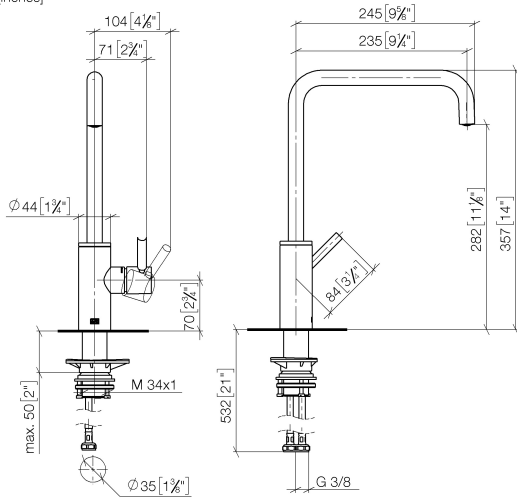

33 815 861

mm [inches]

**Flow rate chart**

**Codes & Standards**

DIN 4109

ISO 3822

Scottish Water  
Byelaws

UK Water Supply  
Regulations

Product version from 2/1/2023

**META SQUARE Single-lever mixer - Matte Black**

META SQUARE

33 815 861

**Spare parts list**

**Product version from 2/1/2023**

| No. | Item Number        | Name  | Quantity used | Delivery time |
|-----|--------------------|-------|---------------|---------------|
|     | 90 28 22 284 00-33 | spout | 8             | 30            |