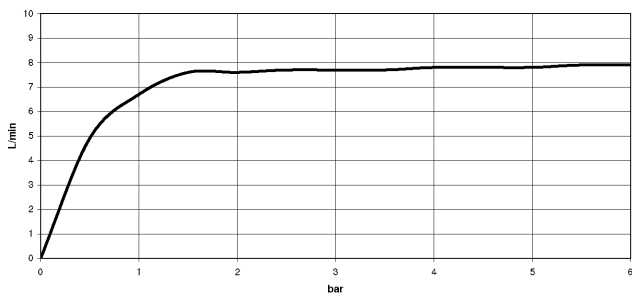

33 815 861

mm [inches]

**Flow rate chart**

**Codes & Standards**

DIN 4109

ISO 3822

Scottish Water  
Byelaws

UK Water Supply  
Regulations