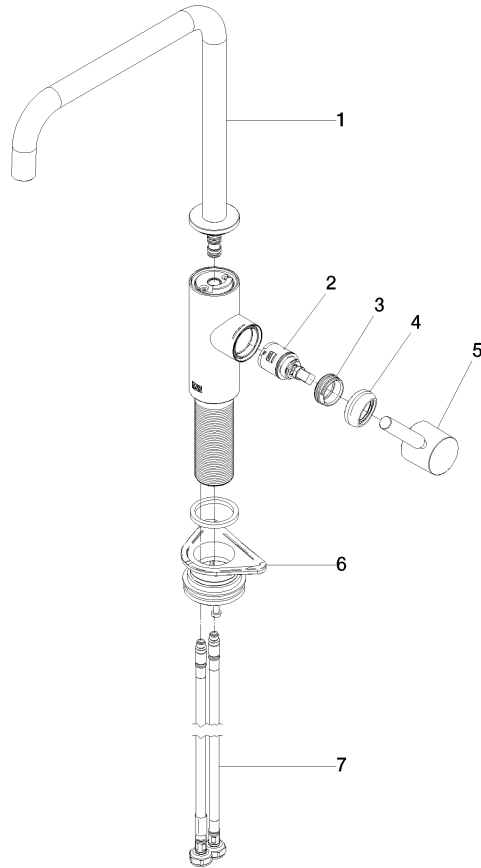

33 815 861

mm [inches]

**Flow rate chart**

**Codes & Standards**

DIN 4109

ISO 3822

Scottish Water  
Byelaws

UK Water Supply  
Regulations

**Ü-Zeichen**

**META SQUARE Single-lever mixer - Matte Black**

META SQUARE

33 815 861

Certificates

LGA\_38

WRAS\_240102

33 815 861

Product version from 2/1/2023

**META SQUARE Single-lever mixer - Matte Black**

META SQUARE

33 815 861

**Spare parts list**

**Product version from 2/1/2023**

| No. | Item Number        | Name  | Quantity used | Delivery time |
|-----|--------------------|-------|---------------|---------------|
|     | 90 28 22 284 00-33 | spout | 8             | 30            |